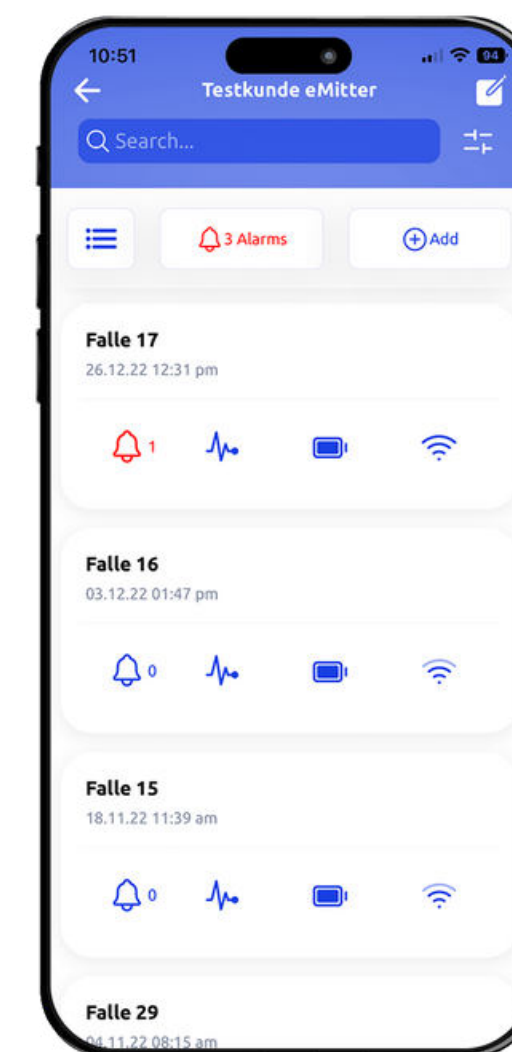

**Catch or no catch detection
+ motion detection**

Change from motion detector to catch mode with timer and app control

- ✓ Very high catch rates thanks to barrier-free tunnel design.
- ✓ Monitoring or trapping with timer function. Adjustable via app or web.
- ✓ **Weekend mode:** Traps can be switched from "catching" to "monitoring". When switched to monitoring, Tubetrap records movement and informs you about it.
E.g. from Friday 17:00 - Sunday 0:00 for animal welfare law compliant service.

eMitter® App

Software first

Receive emails or push messages to the Apple and Android eMitter app, or via our proven web login and even via API interface, directly to your or other softwares.

Overview

All traps are visible in a preview image in the app with current status, but also as a clear tile view and distinguishable between: Catch, No Catch, Movement Alarm and more.

Control

Any number of locations and users, heatmap function, email messages and more.

Manage pictures

Save images of exact Trap locations for proper site management and save images of catches online or via app for documentation purposes.

Motion Detector and Trap

✔ Monitoring mode: when switched to monitoring, the Tubetraps counts rodent movement and transmits it.

✔ In the middle of the Tubetraps you'll find a spot for a Nara[®] Stic (allergen-free, long-lasting) for perfect monitoring.