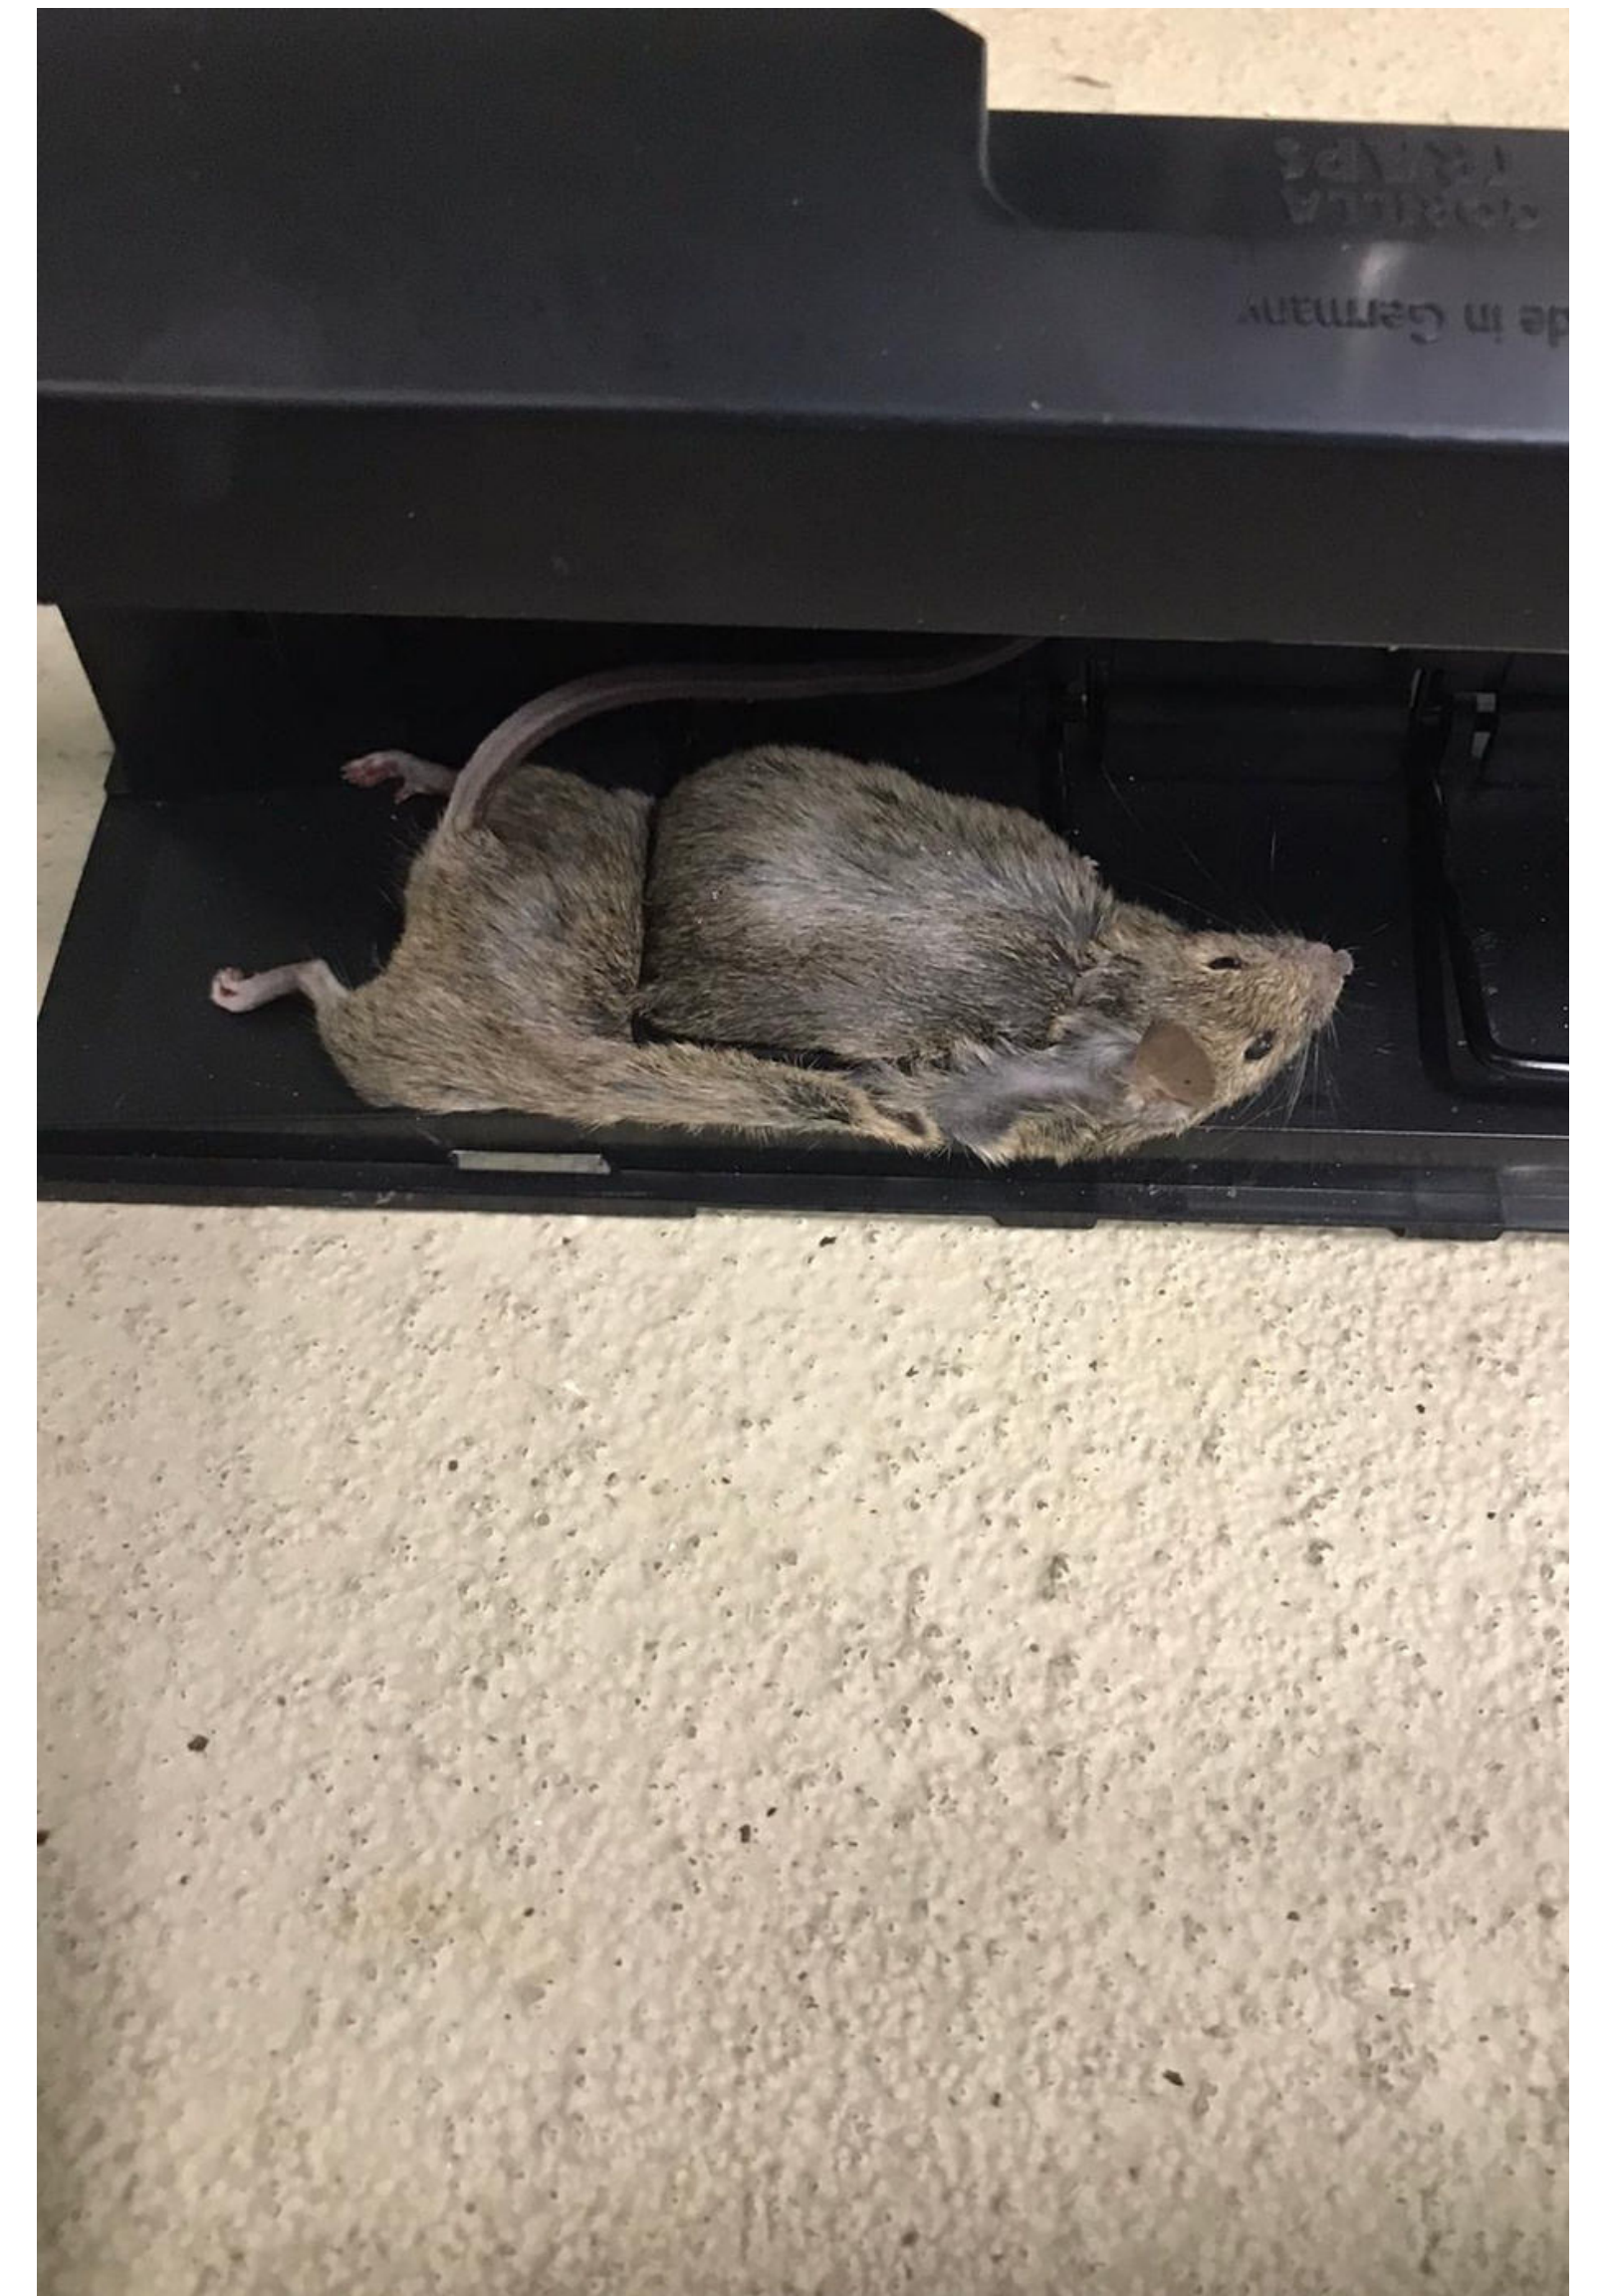

Humane Effective Hygienic

- Safe and humane trapping for mice and rats
- Indoor and Outdoor (EPP Outdoor box to be launched in October 2023; also working with eMitter Direct and more)
- "Hygiene wall separation" for hygienic cleaning and removal of rodents without having to touch space near the carcass.