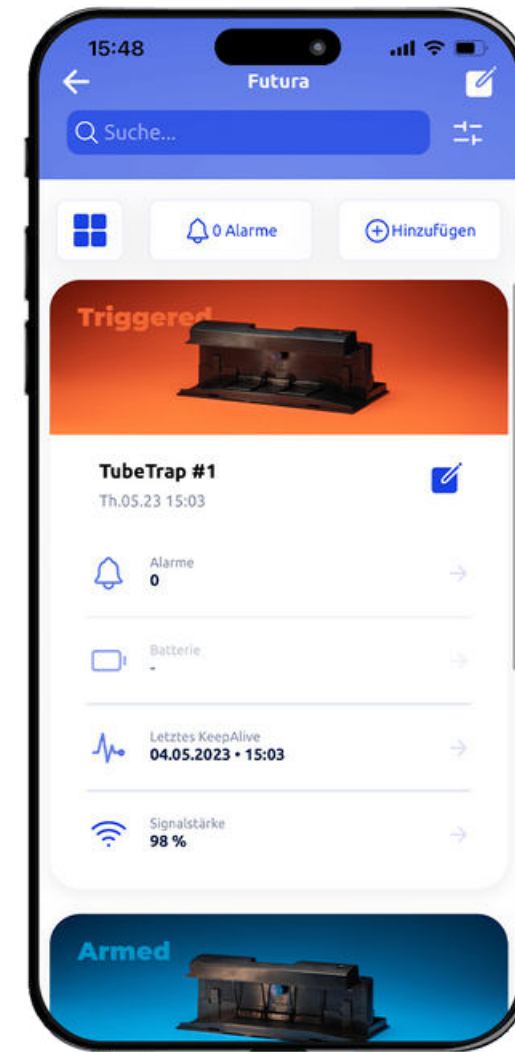

No false alarms due to vibration

App access to all traps

Software updates over-the-air

MQTT encrypted data transmission

Stand-alone (integrated SIM card)

Secure server structure

Advanced wireless standards (LTE-M / NB-IoT)

**Catch or no catch detection
+ motion detection**

Change from motion detector to catch mode with timer and app control

- ✓ Very high catch rates thanks to barrier-free tunnel design.
- ✓ Monitoring or trapping with timer function. Adjustable via app or web.
- ✓ **Weekend mode:** Traps can be switched from "catching" to "monitoring". When switched to monitoring, Tubetrap records movement and informs you about it.
E.g. from Friday 17:00 - Sunday 0:00 for animal welfare law compliant service.

eMitter® App

Software first

Receive emails or push messages to the Apple and Android eMitter app, or via our proven web login and even via API interface, directly to your or other softwares.

Overview

All traps are visible in a preview image in the app with current status, but also as a clear tile view and distinguishable between: Catch, No Catch, Movement Alarm and more.

Control

Any number of locations and users, heatmap function, email messages and more.

Manage pictures

Save images of exact Trap locations for proper site management and save images of catches online or via app for documentation purposes.