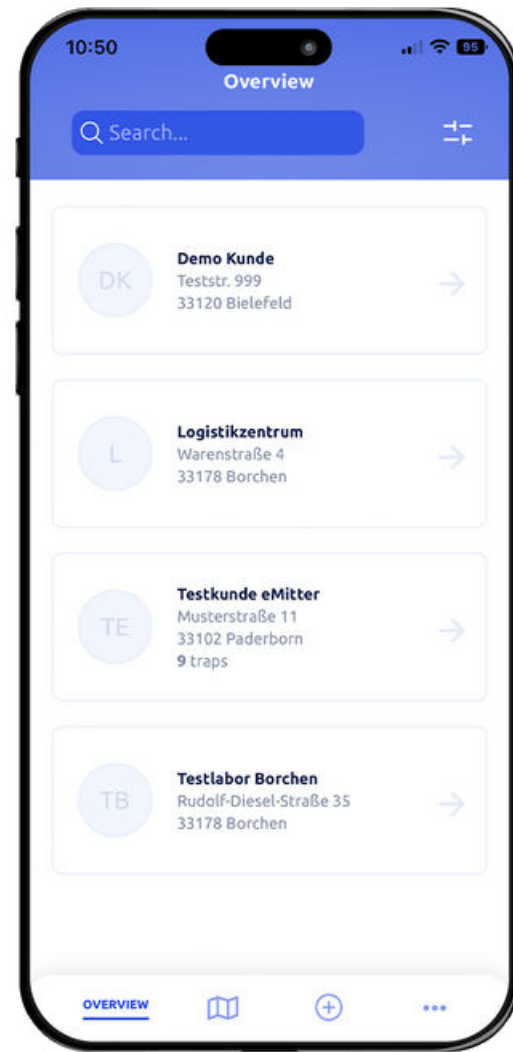

**Catch or no catch detection
+ motion detection**

Change from motion detector to catch mode with timer and app control

- ✓ Very high catch rates thanks to barrier-free tunnel design.
- ✓ Monitoring or trapping with timer function. Adjustable via app or web.
- ✓ **Weekend mode:** Traps can be switched from "catching" to "monitoring". When switched to monitoring, Tubetrap records movement and informs you about it.
E.g. from Friday 17:00 - Sunday 0:00 for animal welfare law compliant service.

eMitter® App

Software first

Receive emails or push messages to the Apple and Android eMitter app, or via our proven web login and even via API interface, directly to your or other softwares.

Overview

All traps are visible in a preview image in the app with current status, but also as a clear tile view and distinguishable between: Catch, No Catch, Movement Alarm and more.

Control

Any number of locations and users, heatmap function, email messages and more.

Manage pictures

Save images of exact Trap locations for proper site management and save images of catches online or via app for documentation purposes.