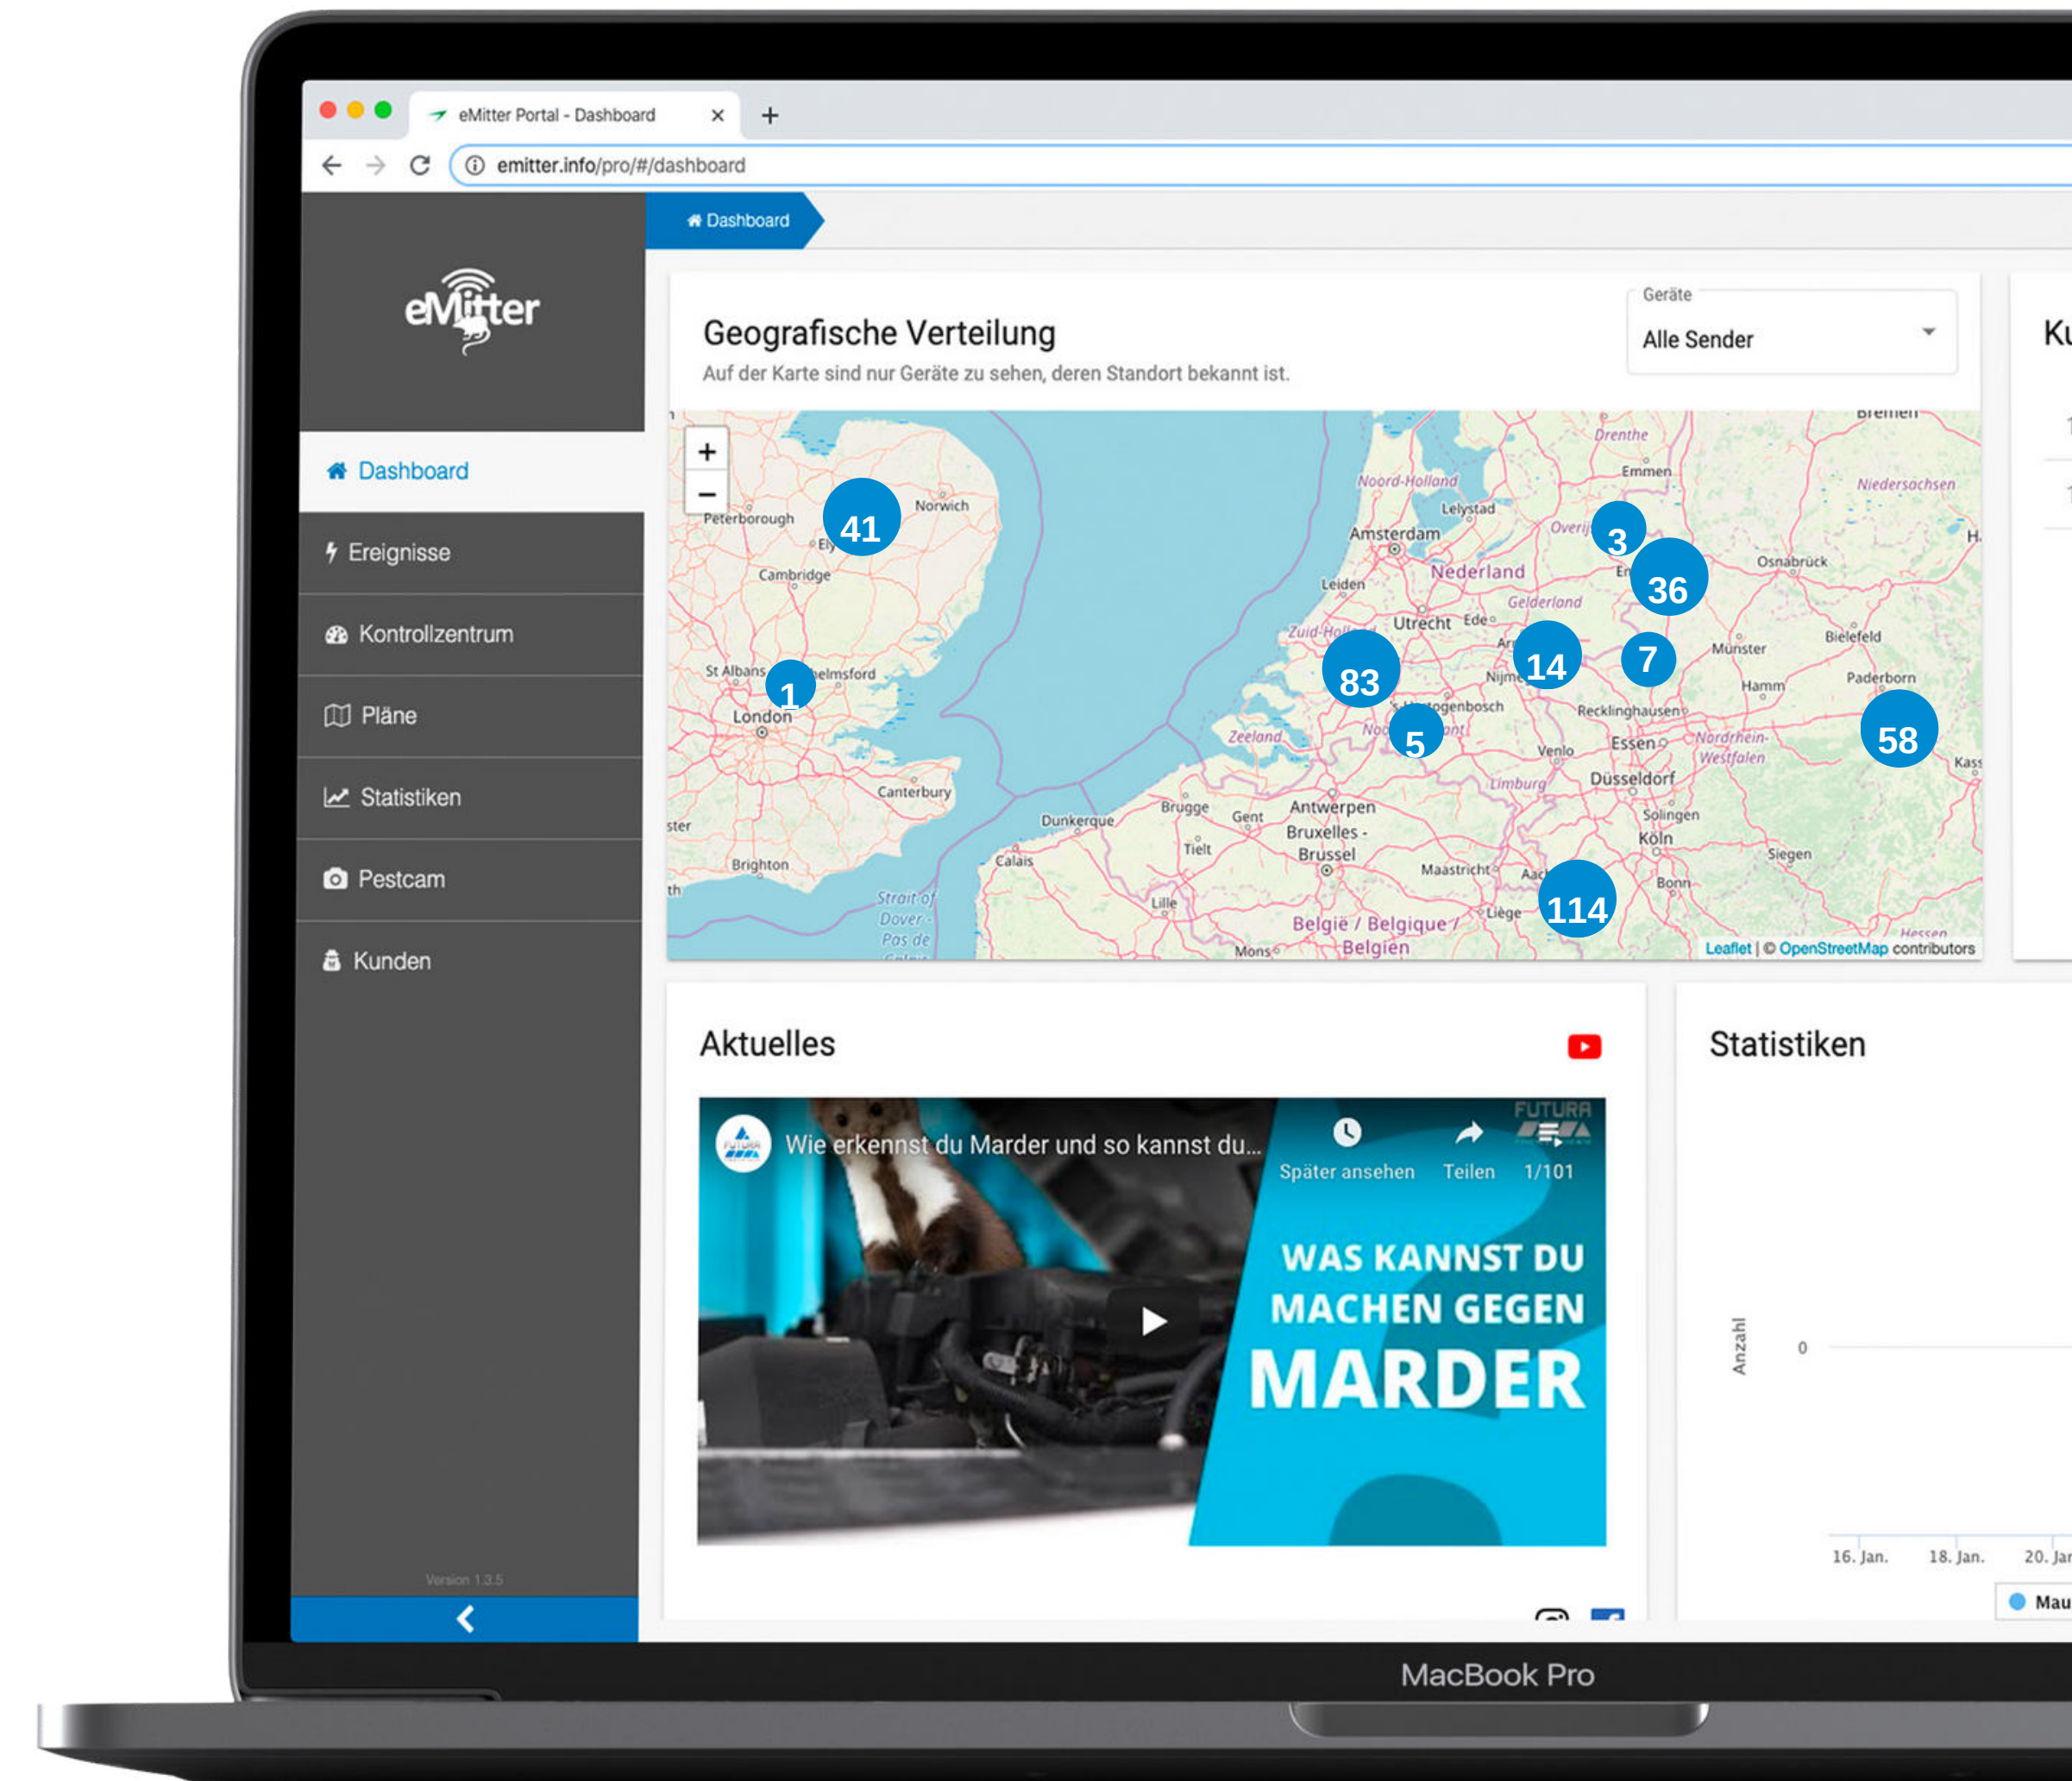

The power of knowledge

Traps automatically share their locations

Even on the largest production lines you stay on top of your pest control and thanks to our heatmap you can see directly where rodents are caught for IPM actions.

API for data integration into leading softwares

For over 10 years we have worked with leading pest control software companies such as PestScan, Hygitec, Nector and others. Likewise, we can work directly with your systems and interface with your IT effortlessly.

Everything at a glance

- Statistics and pictures of the catches
- Battery capacity in %, network coverage in %
- Easy management of thousands of traps
- User administration (customer, PCO etc.)

Thousands of satisfied customers