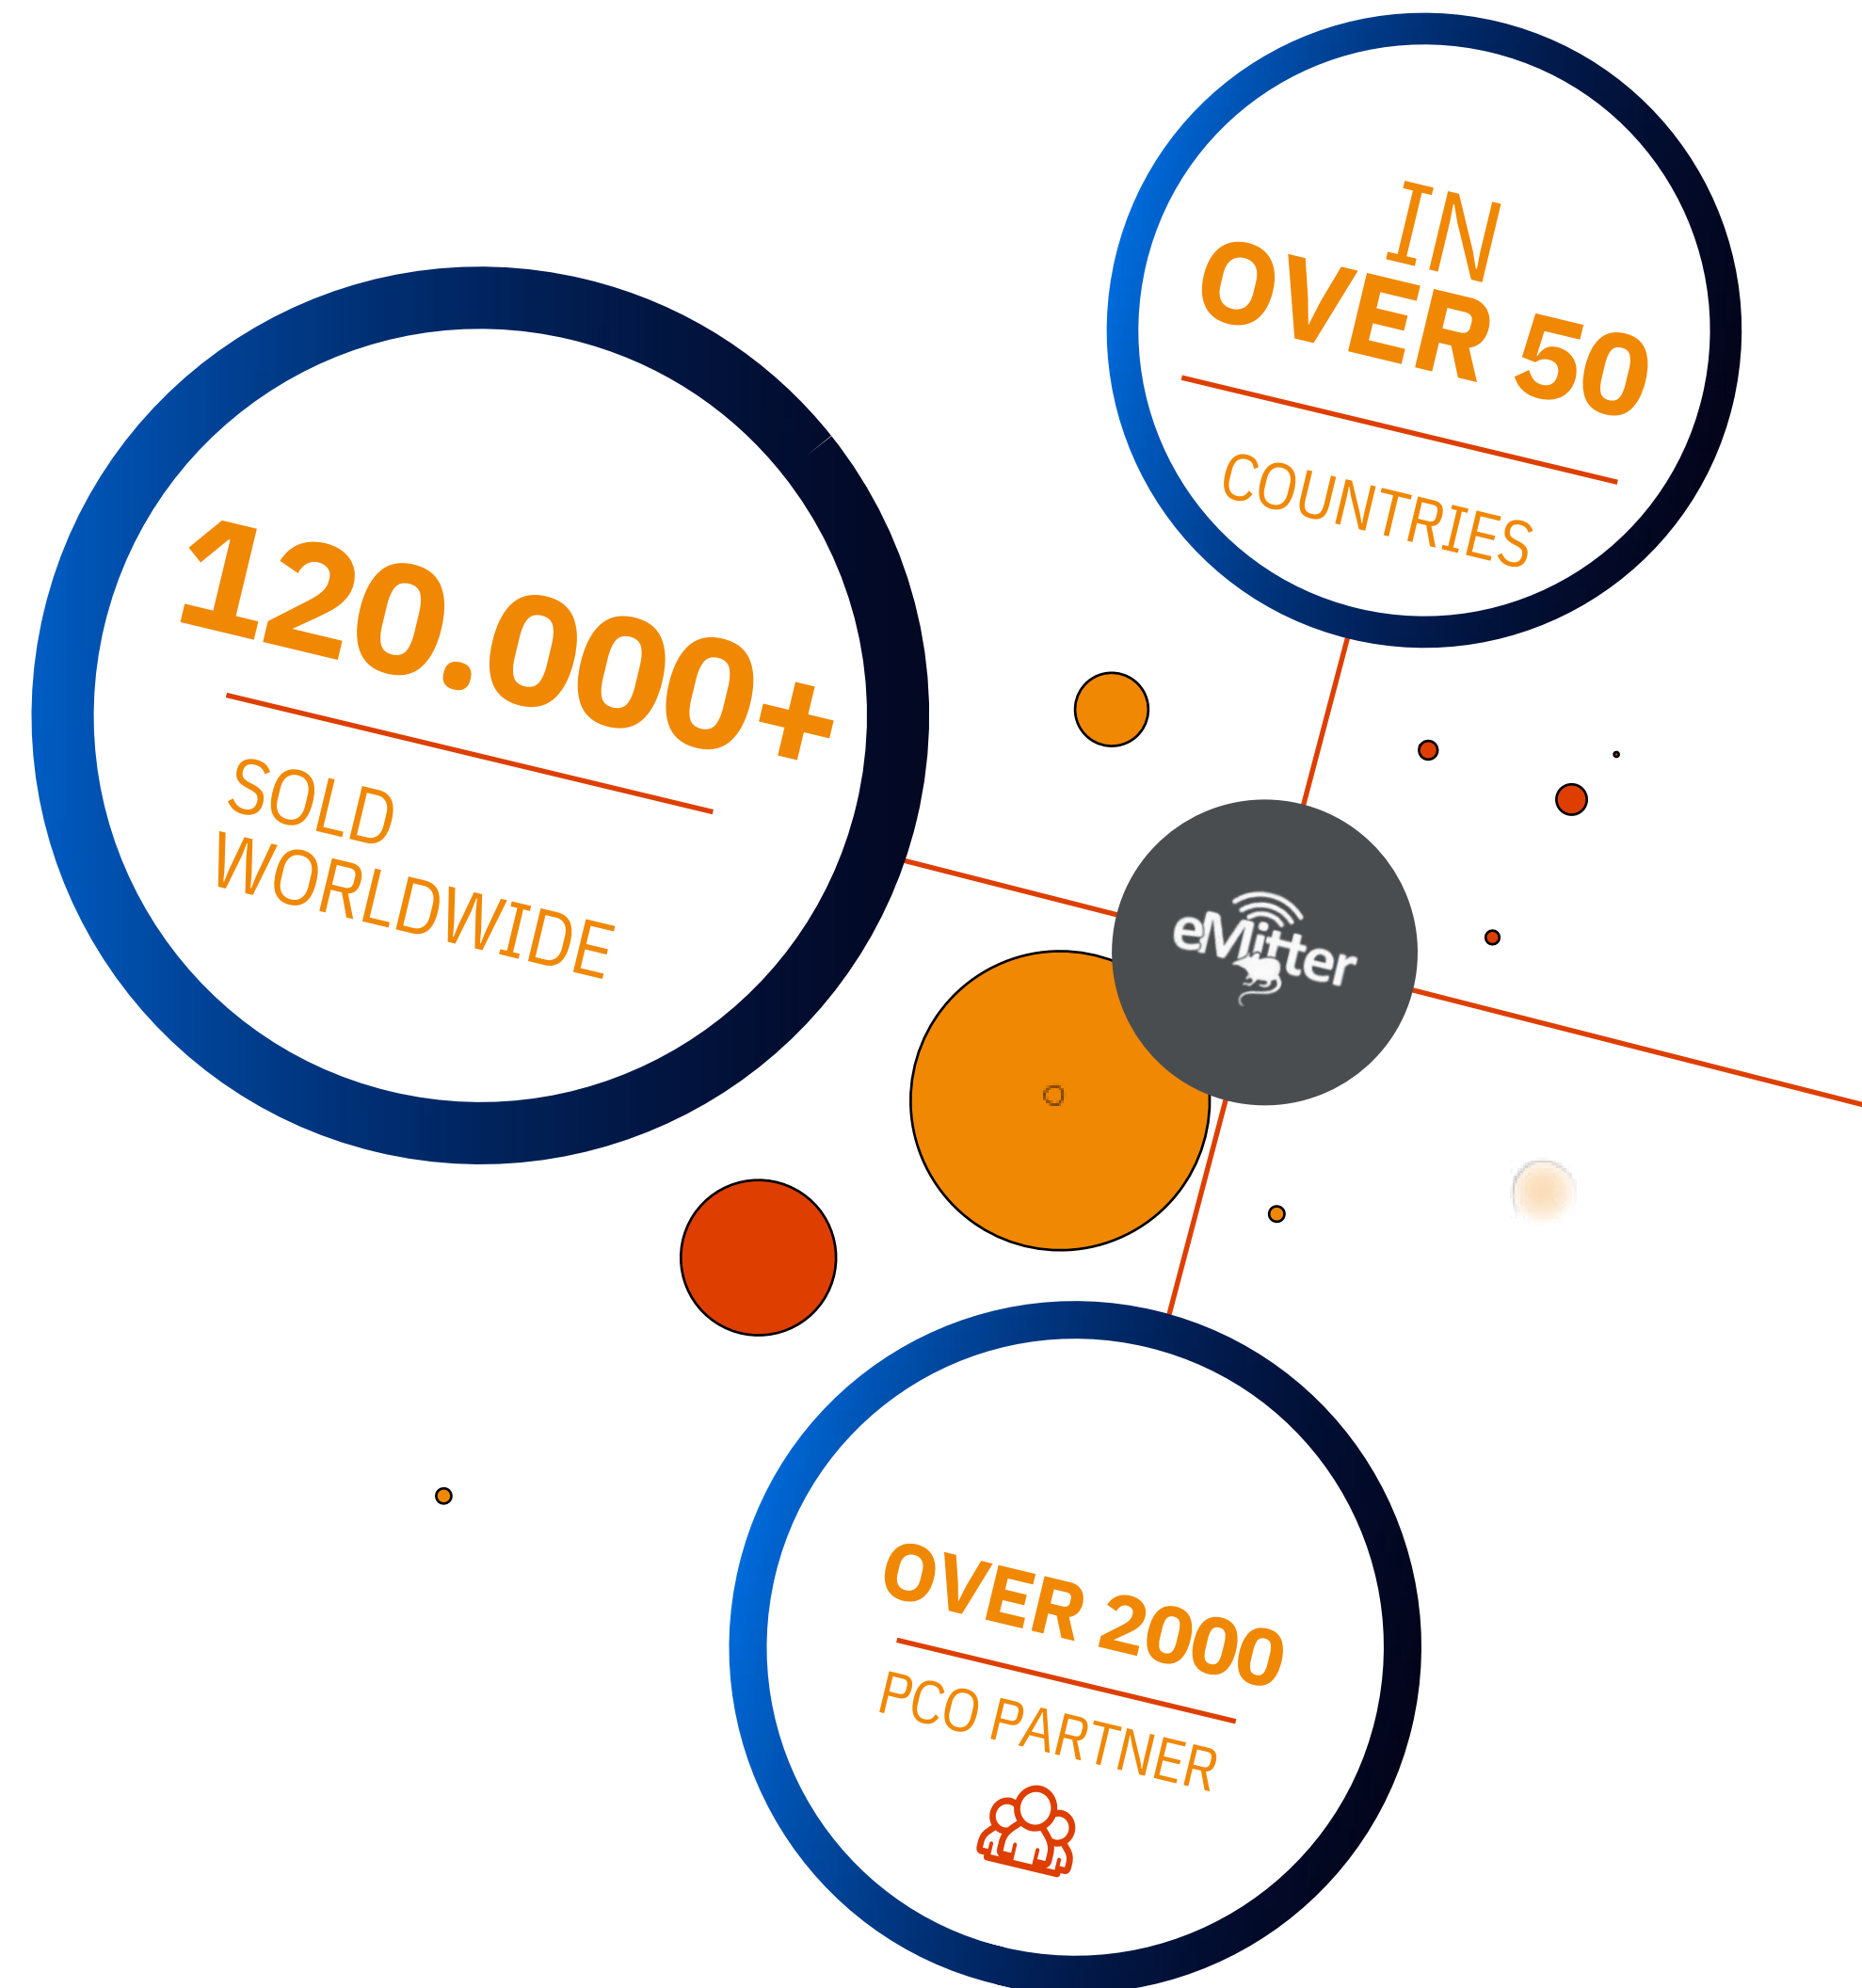

Thousands of satisfied customers

Pioneer in IoT Tech for Pest Control:

Since we've built the first IoT Mouse Trap in 2006, we have reinvested millions of Euros into our business, preparing for the digital future of pest control.

Emitter products are engineered, designed and manufactured in Germany with passion for security and lasting quality.