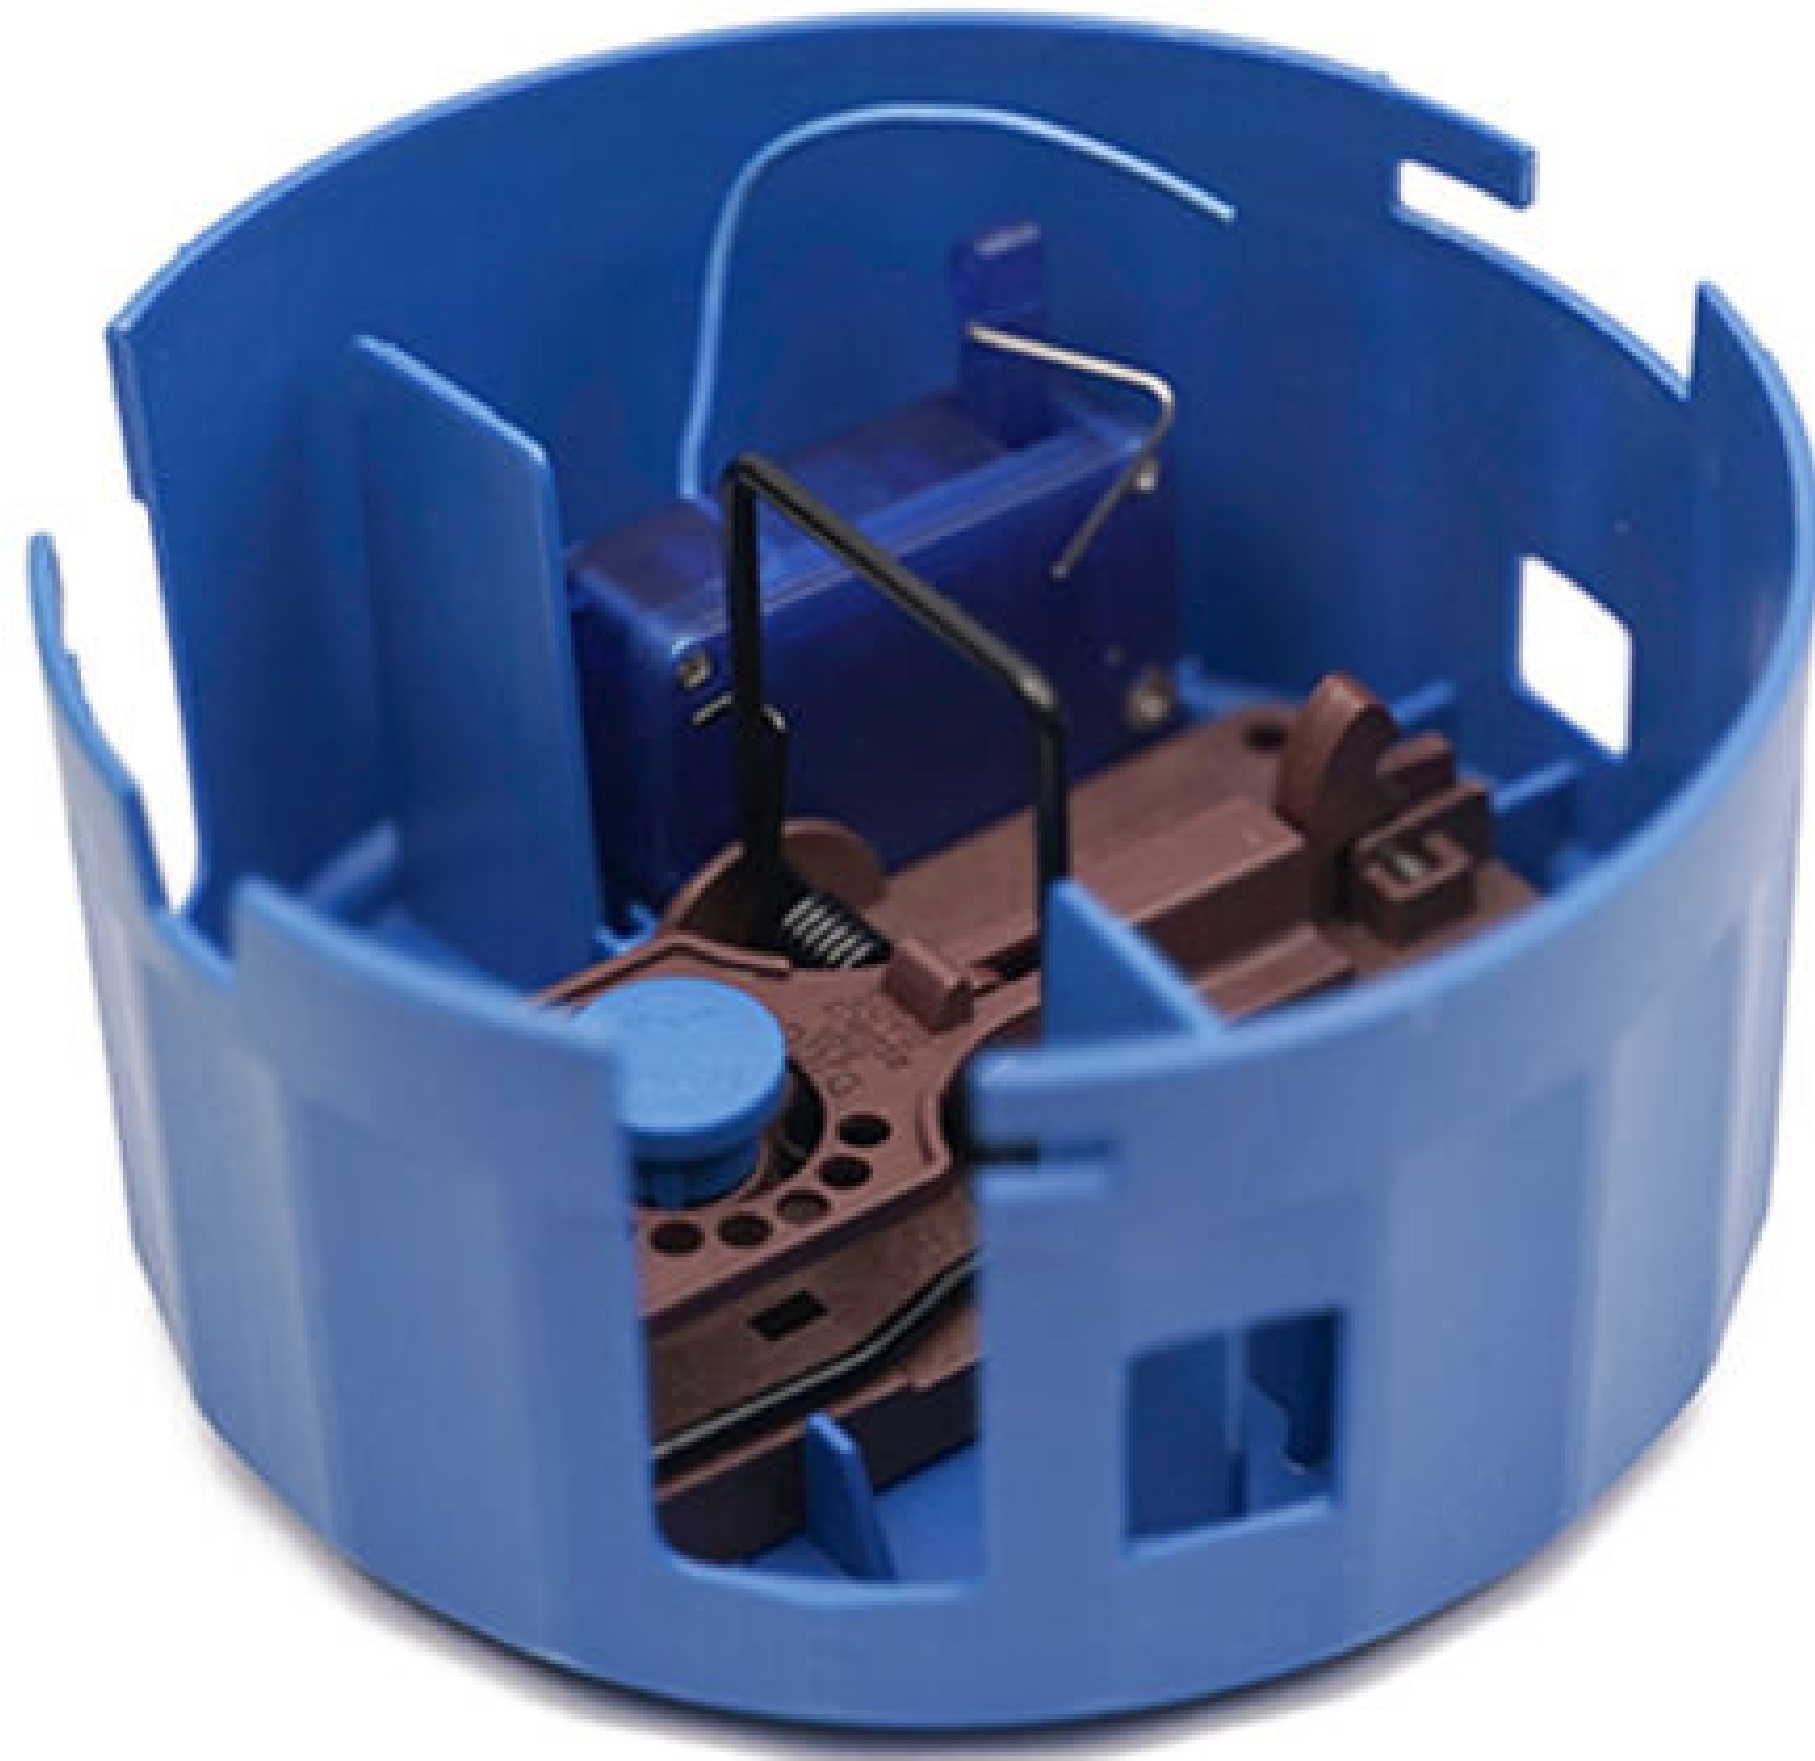

Snapbox

Single station for mousetraps

Our Snapbox mouse station is the perfect addition to your mousetraps (e.g. Gorilla Traps[®] mousetrap) and offers plenty of space for monitoring equipment. For security, the station is lockable with a universal key, so pets and children are protected. You only need one key for all Snapbox stations.

You only need one key for all Vanguard stations.

Runbox „Pro“

For the walking routes

Mice usually run along the wall and like to go through tunnel traps. The runbox is space-saving and is the obstacle for the mouse. No matter from which side the mouse enters; a catch is almost guaranteed.

The Runbox Pro is prepared for the use of 2 mousetraps (e.g. Gorilla Traps[®] mousetraps) and for our eMitter[®] Indoor Rocker.

Runbox „Robust“

The robust alternative

The Runbox Robust is a simple, effective and space saving way to install up to two mousetraps (e.g. Gorilla Traps[®] mousetraps) and a digital transmitter from eMitter[®].

Swopbox

With indicator

The mouse bait station is equipped with a simple turning mechanism and can be opened by a simple turn. In addition there is a green lever that can be pushed outwards by activating the trap so that a closed trap is visible from afar! This station is universally applicable, because it can also be mounted vertically on the wall. When mounted vertically the bait does not get wet and no water can collect inside the box.