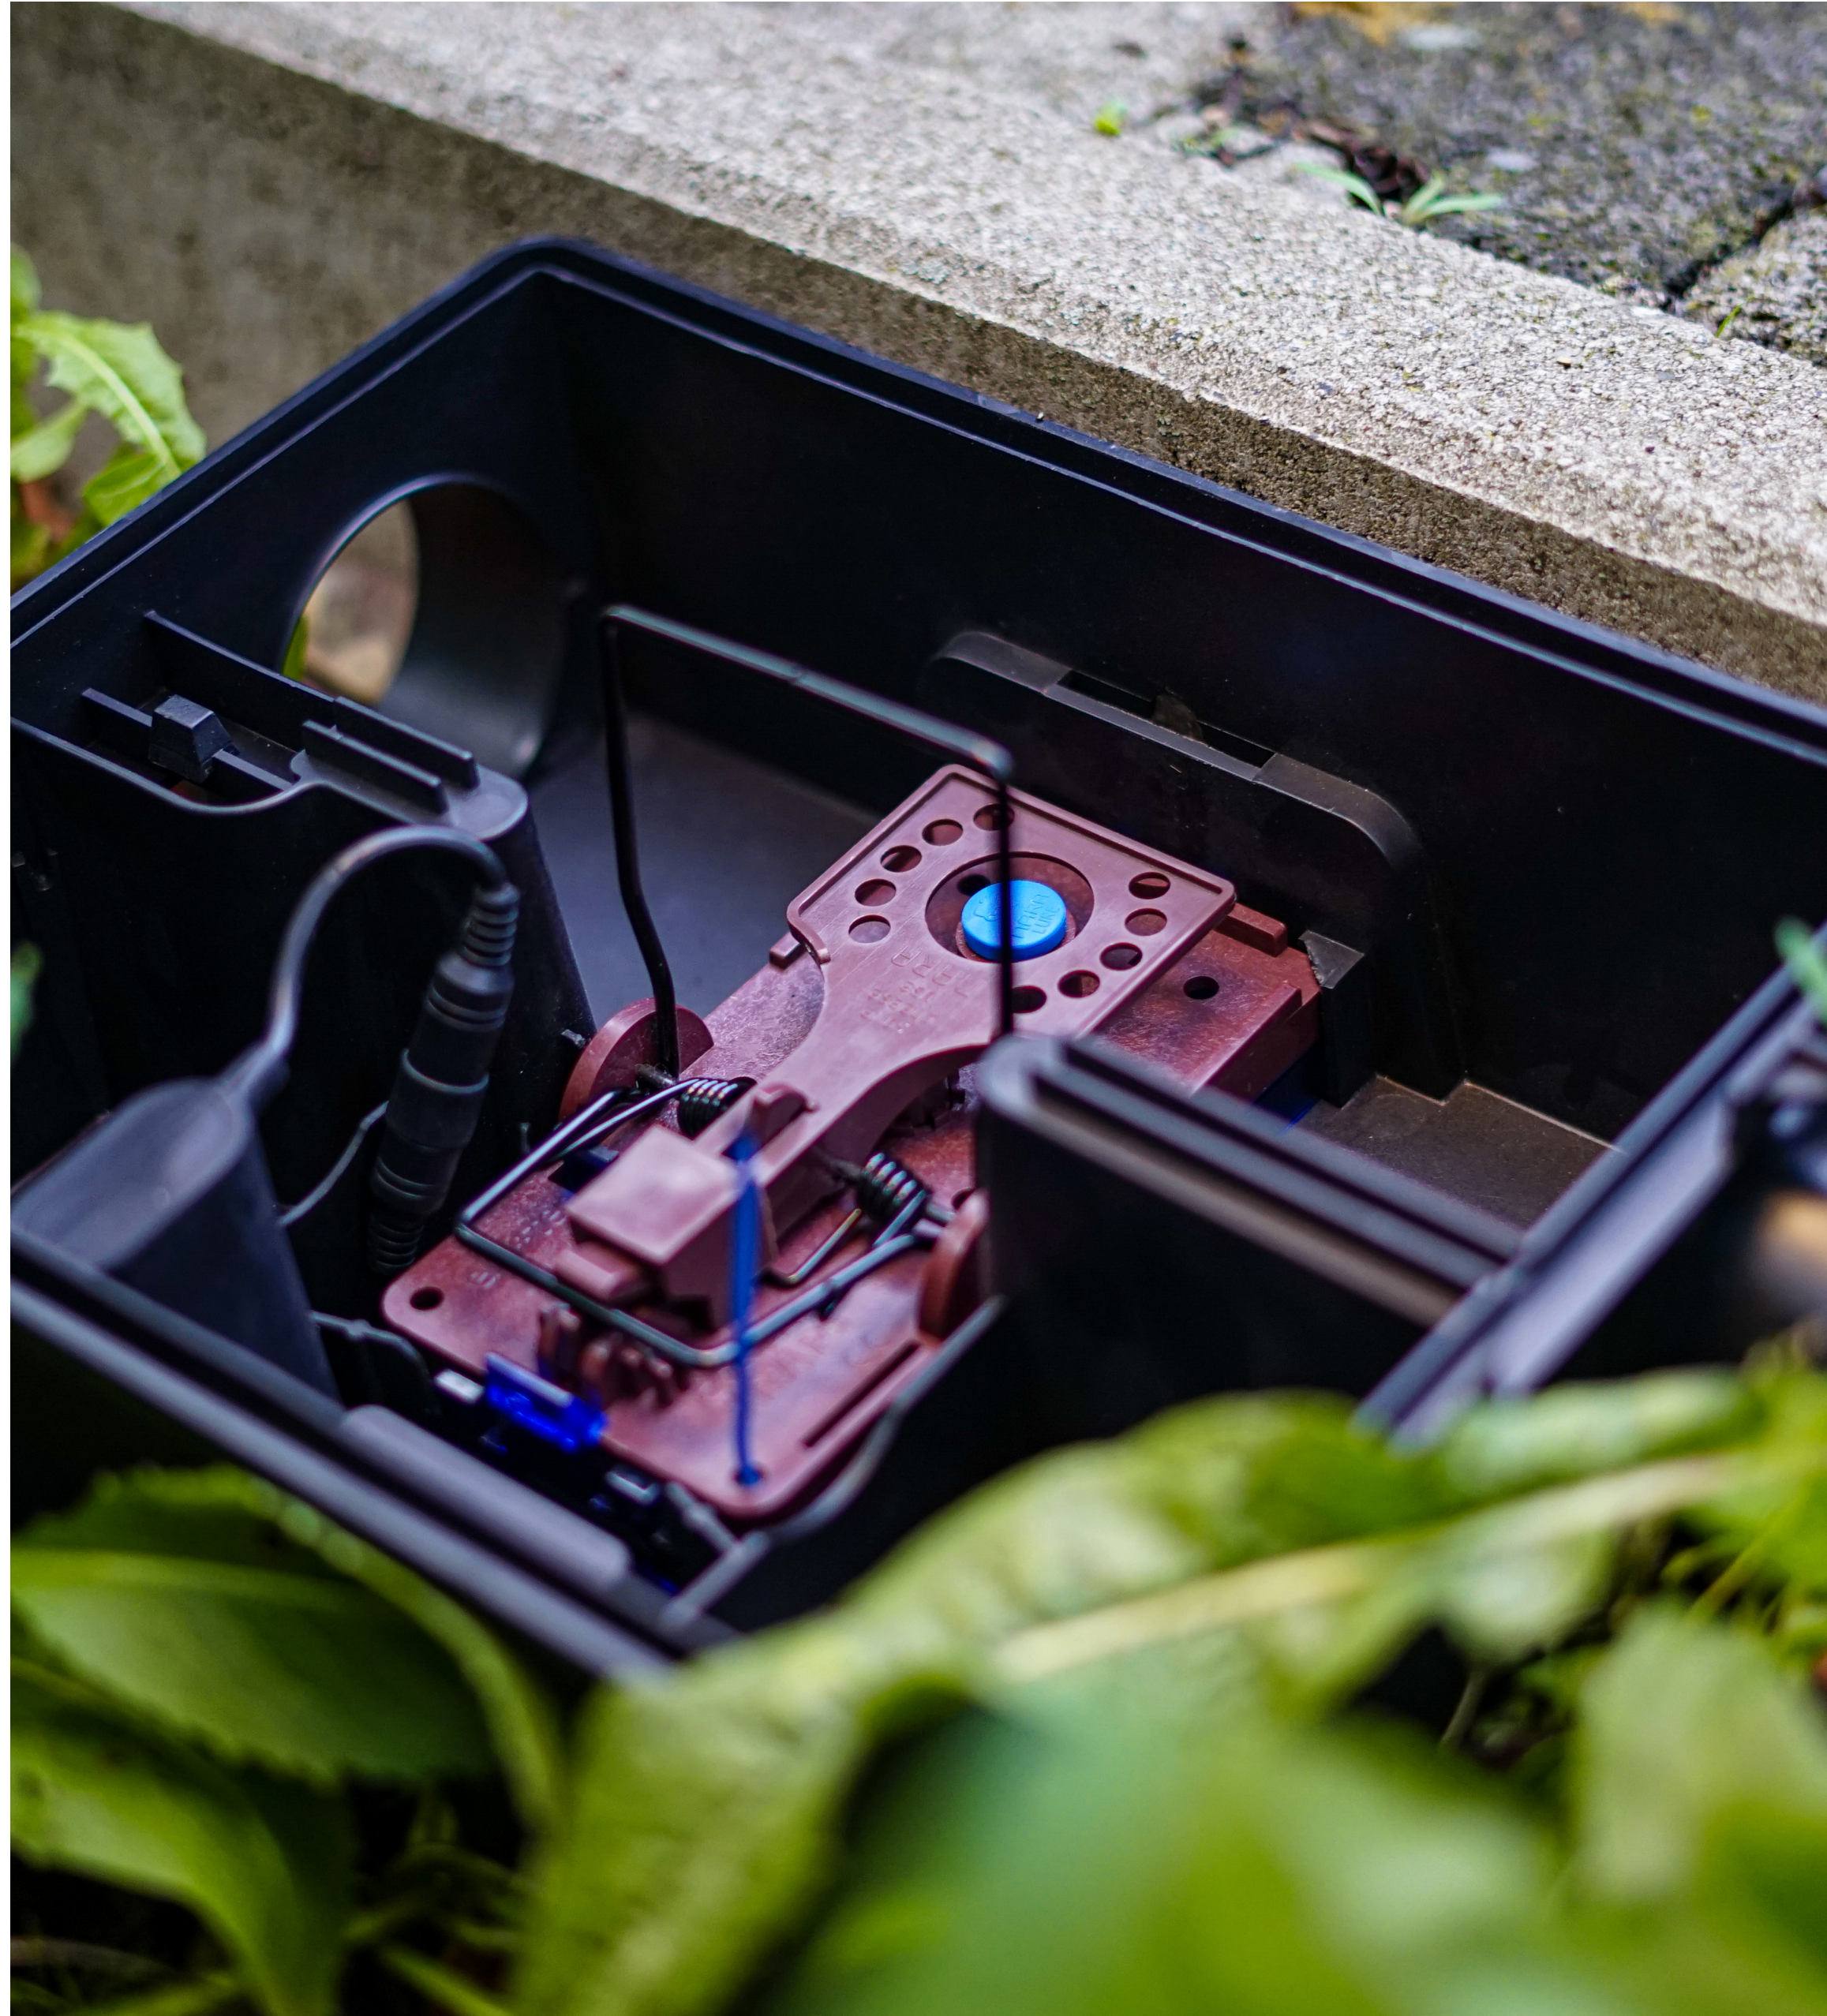

Contact

Futura GmbH

Rudolf-Diesel-Straße 35

DE-33178 Borchten

Germany

www.futura-germany.com