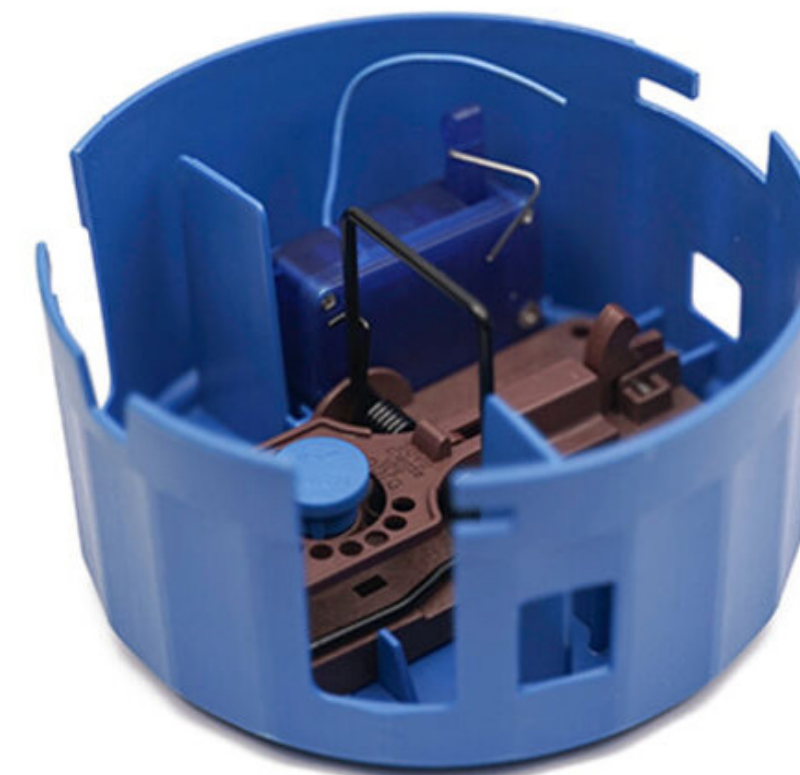

Bait stations

The finest digital pest control
100% made in Germany