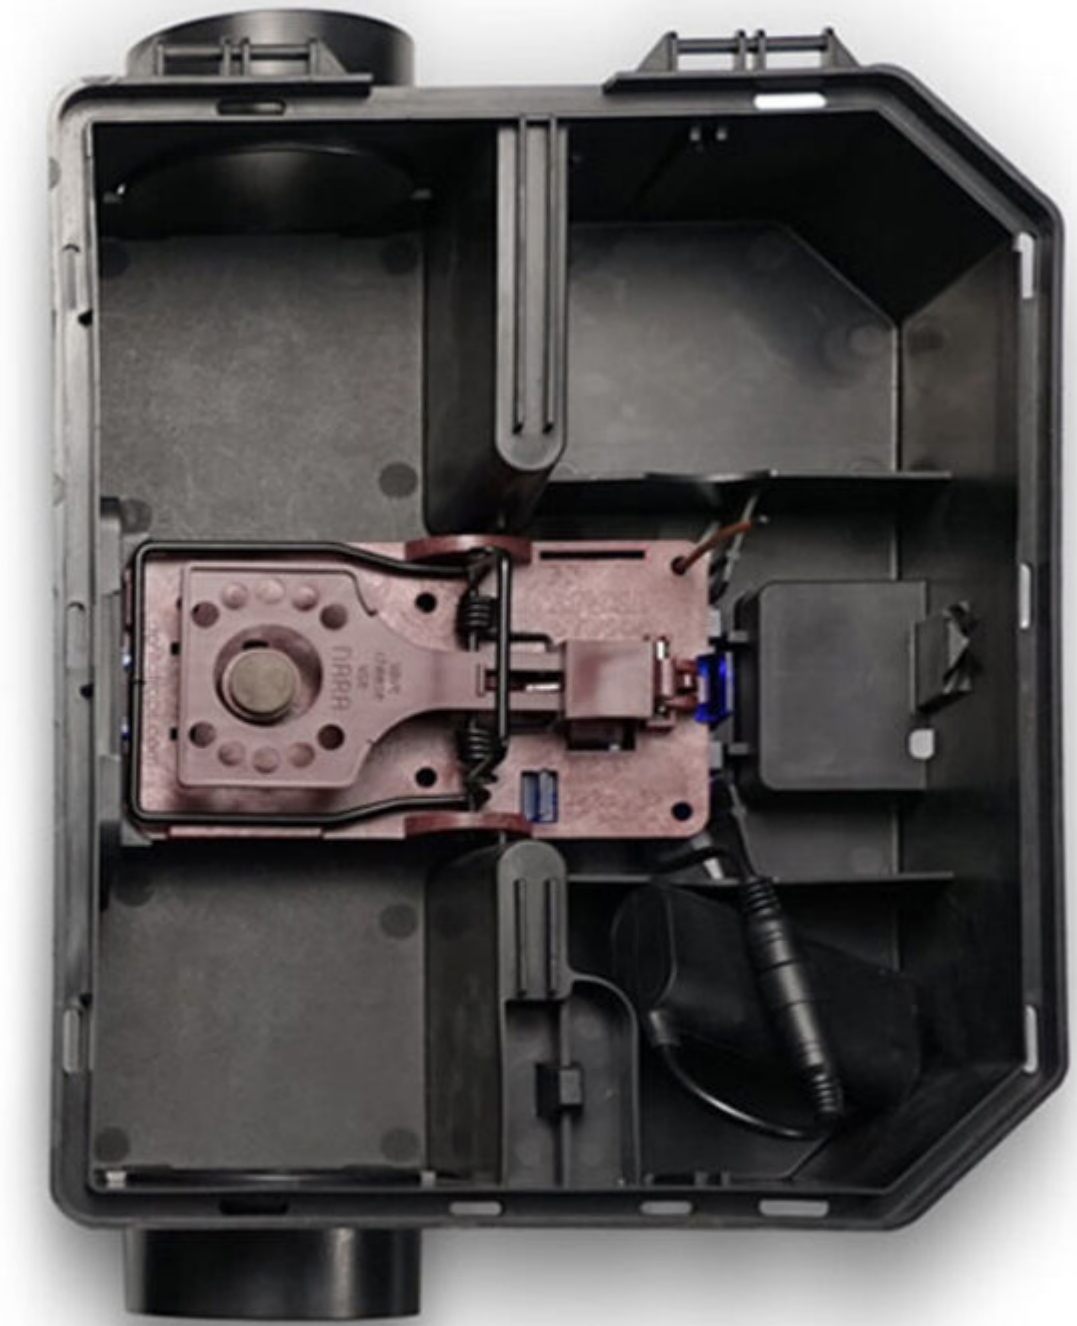

Bait stations

The finest digital pest control
100% made in Germany