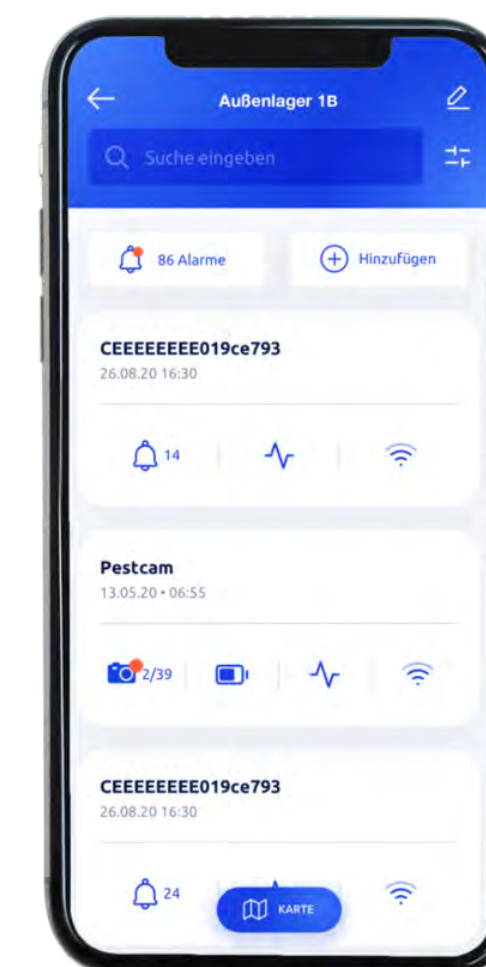

Control

Check anytime and anywhere if anything has changed in your traps.