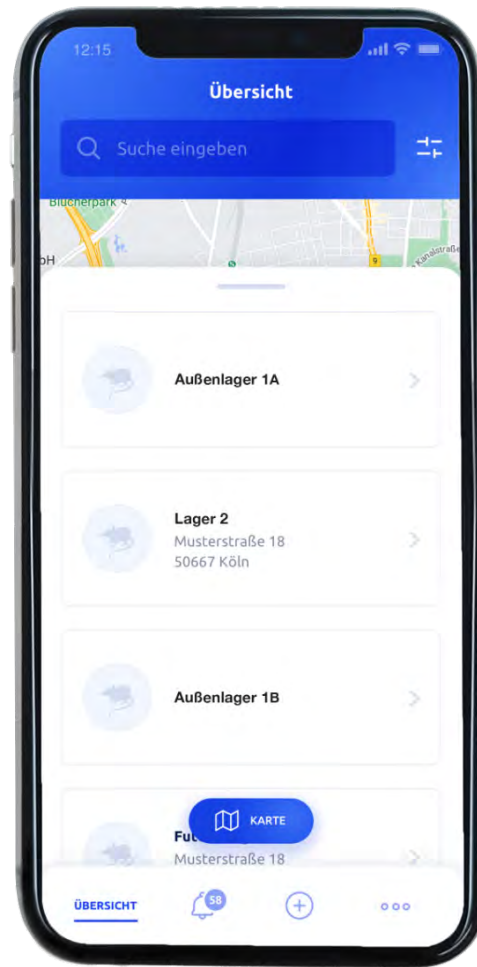

eMitter® App

Create and manage

In the central office you can easily create, change and manage all eMitter products.