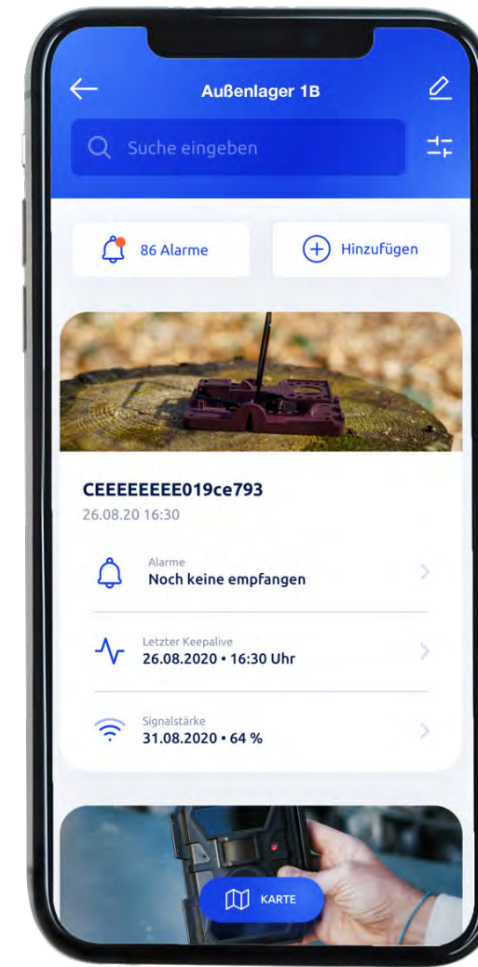

Overview

Keep an overview of all traps, transmitters, routers and controllers installed at your customers.