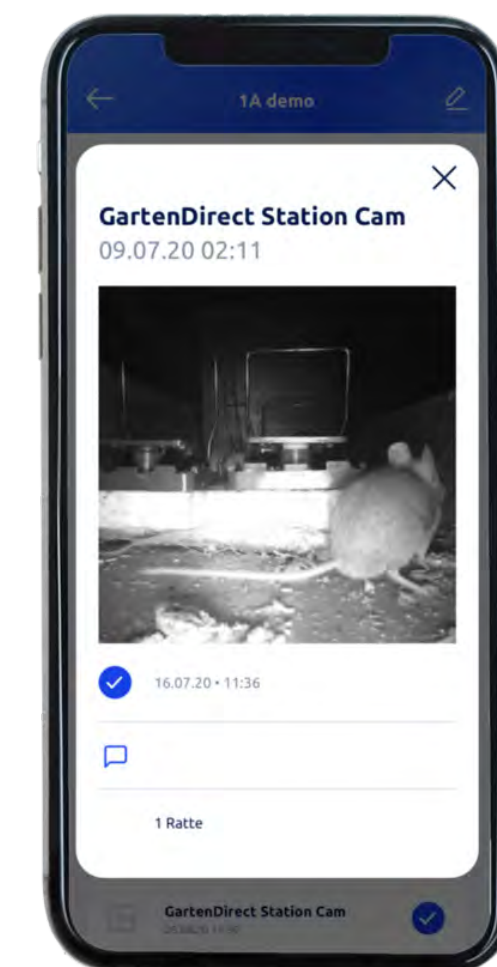

## **Photos plus videos**

You will receive up to 5 photos a day if something moves. The 32GB SD card stores all pictures and in addition to each picture a 20 second video with sound.

## Overview

Keep an overview of all traps, transmitters, routers and controllers installed at your customers.

## Control

Check anytime and anywhere if anything has changed in your traps.