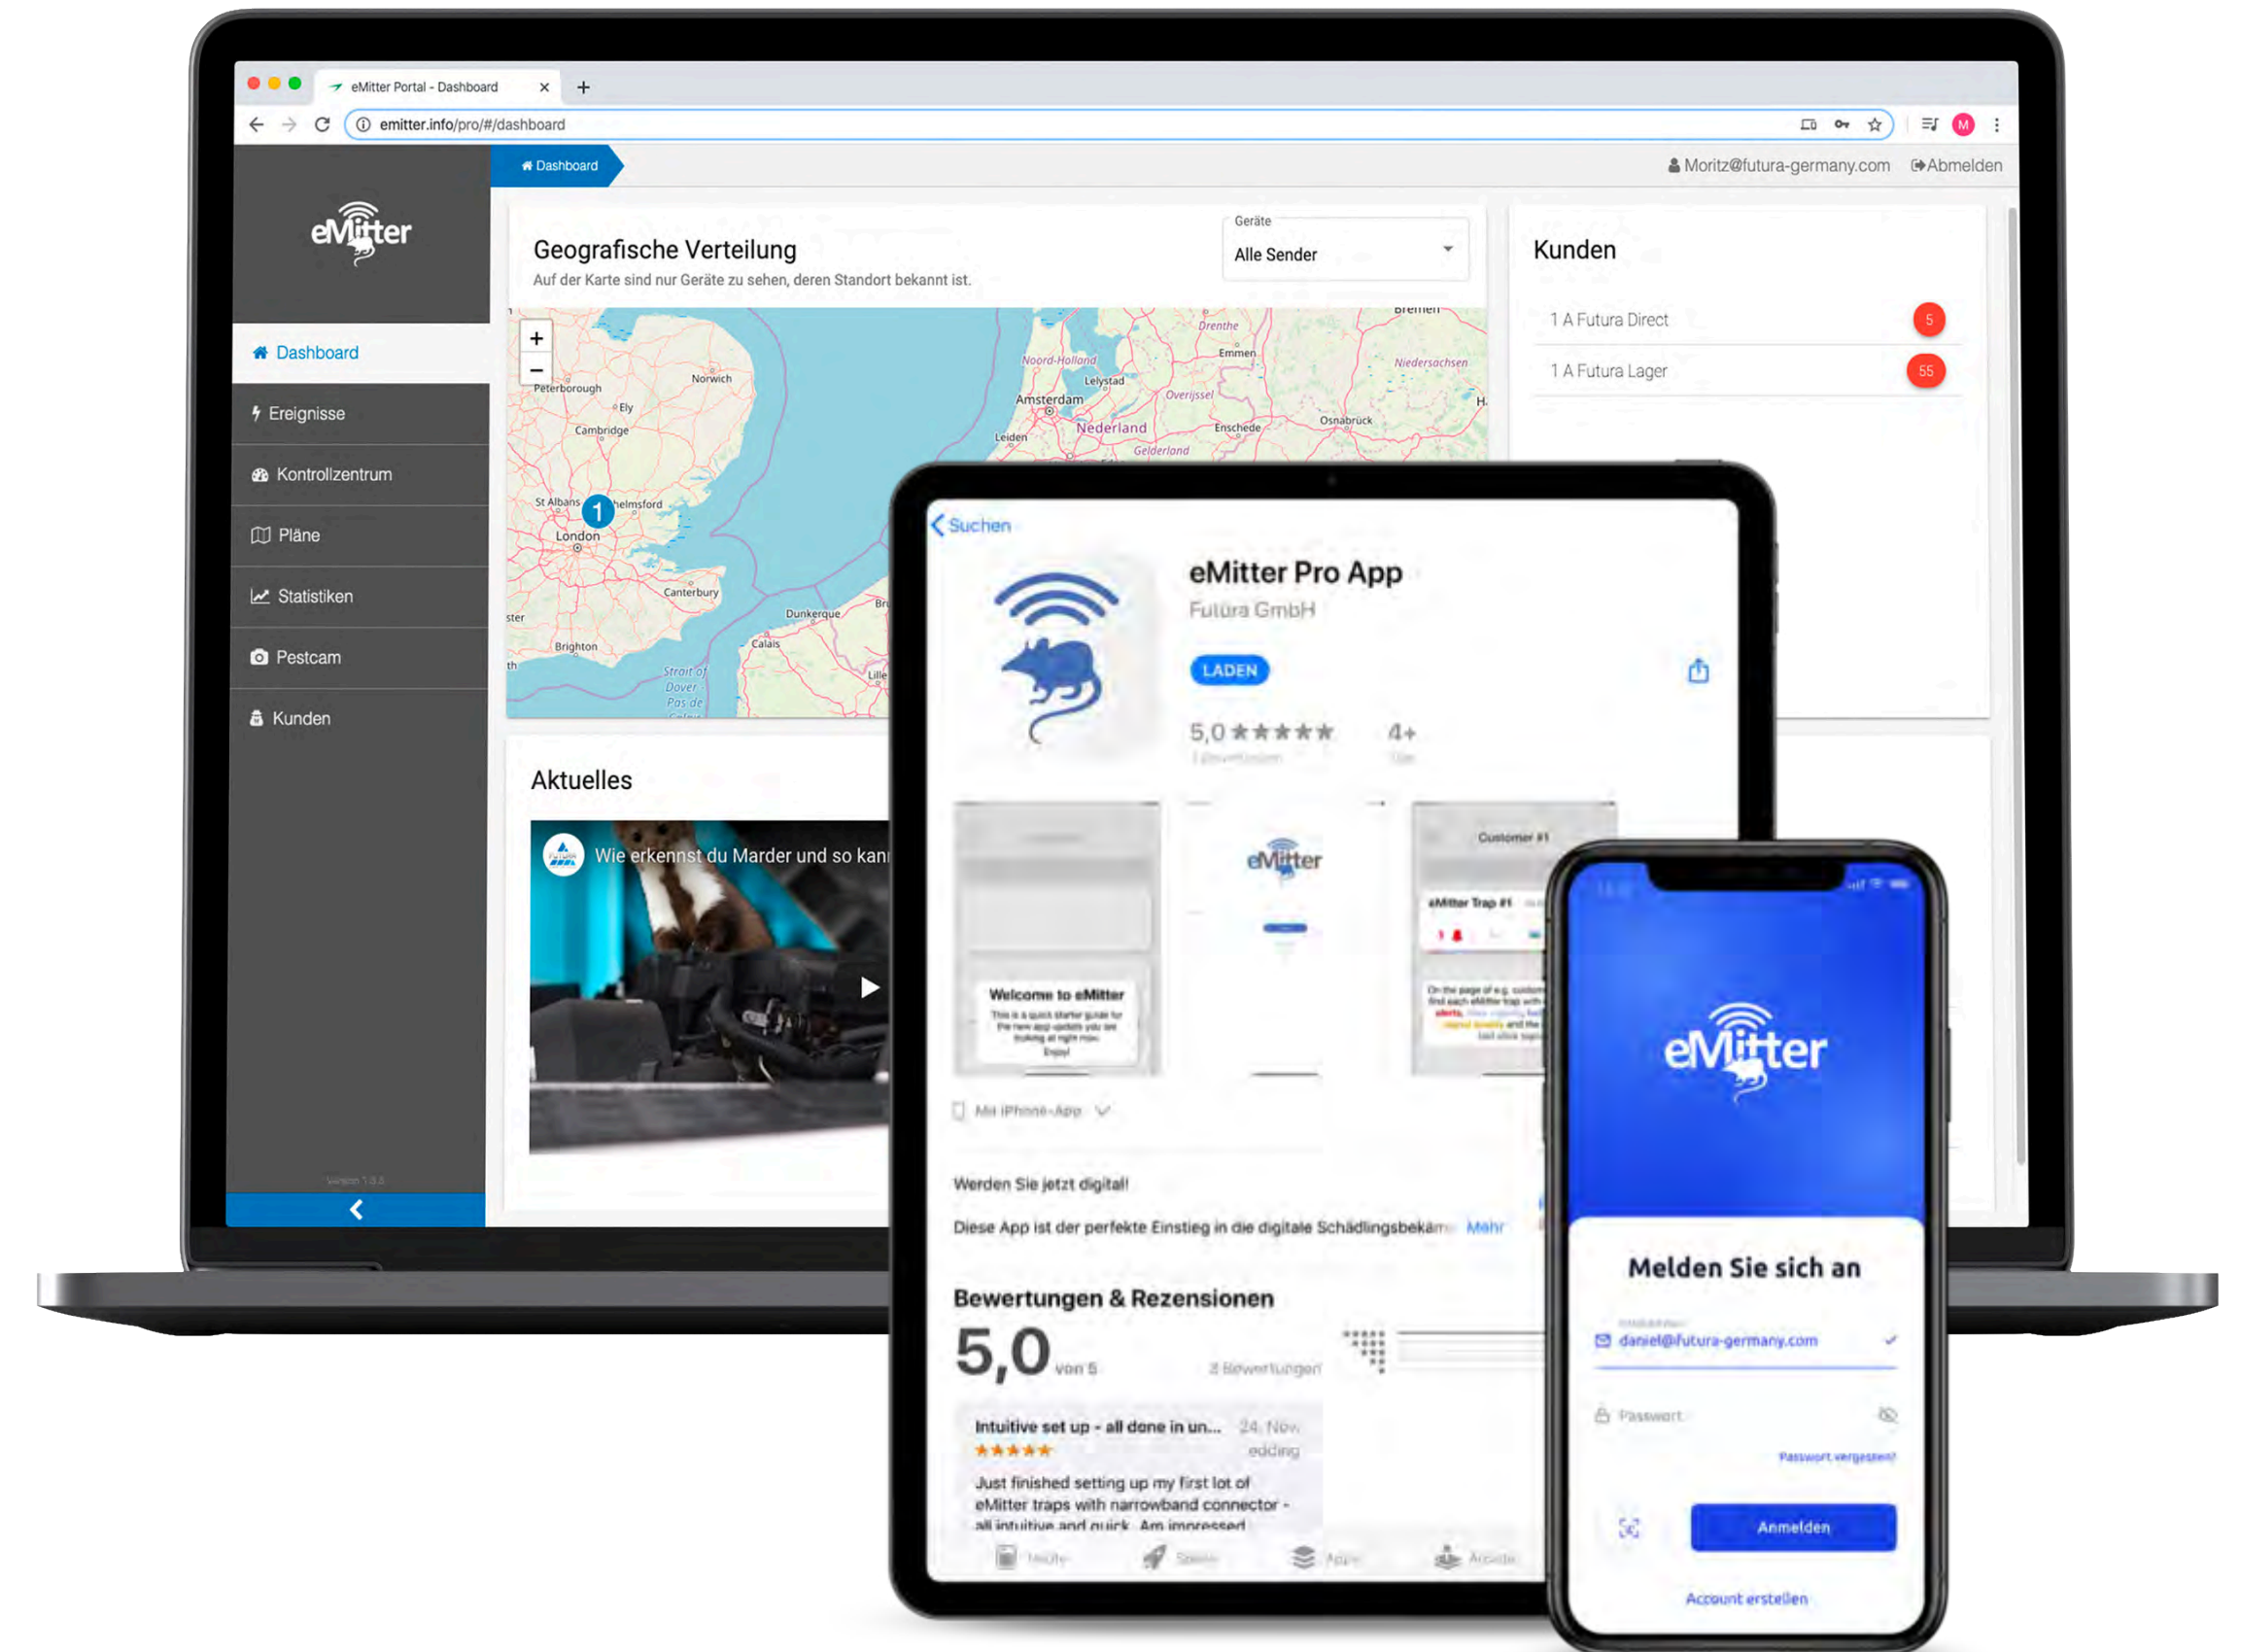

eMitter® online portal

Administration, evaluation, statistics

The eMitter® online portal offers everything that high-profile demanding companies expect.

It is characterized above all by its simple operation. Here customers are managed, it's characterized by its simple use, infestation reports are retrieved, statistics are viewed and much more. The integration of the individual components such as traps and controllers is easily done on site via app.