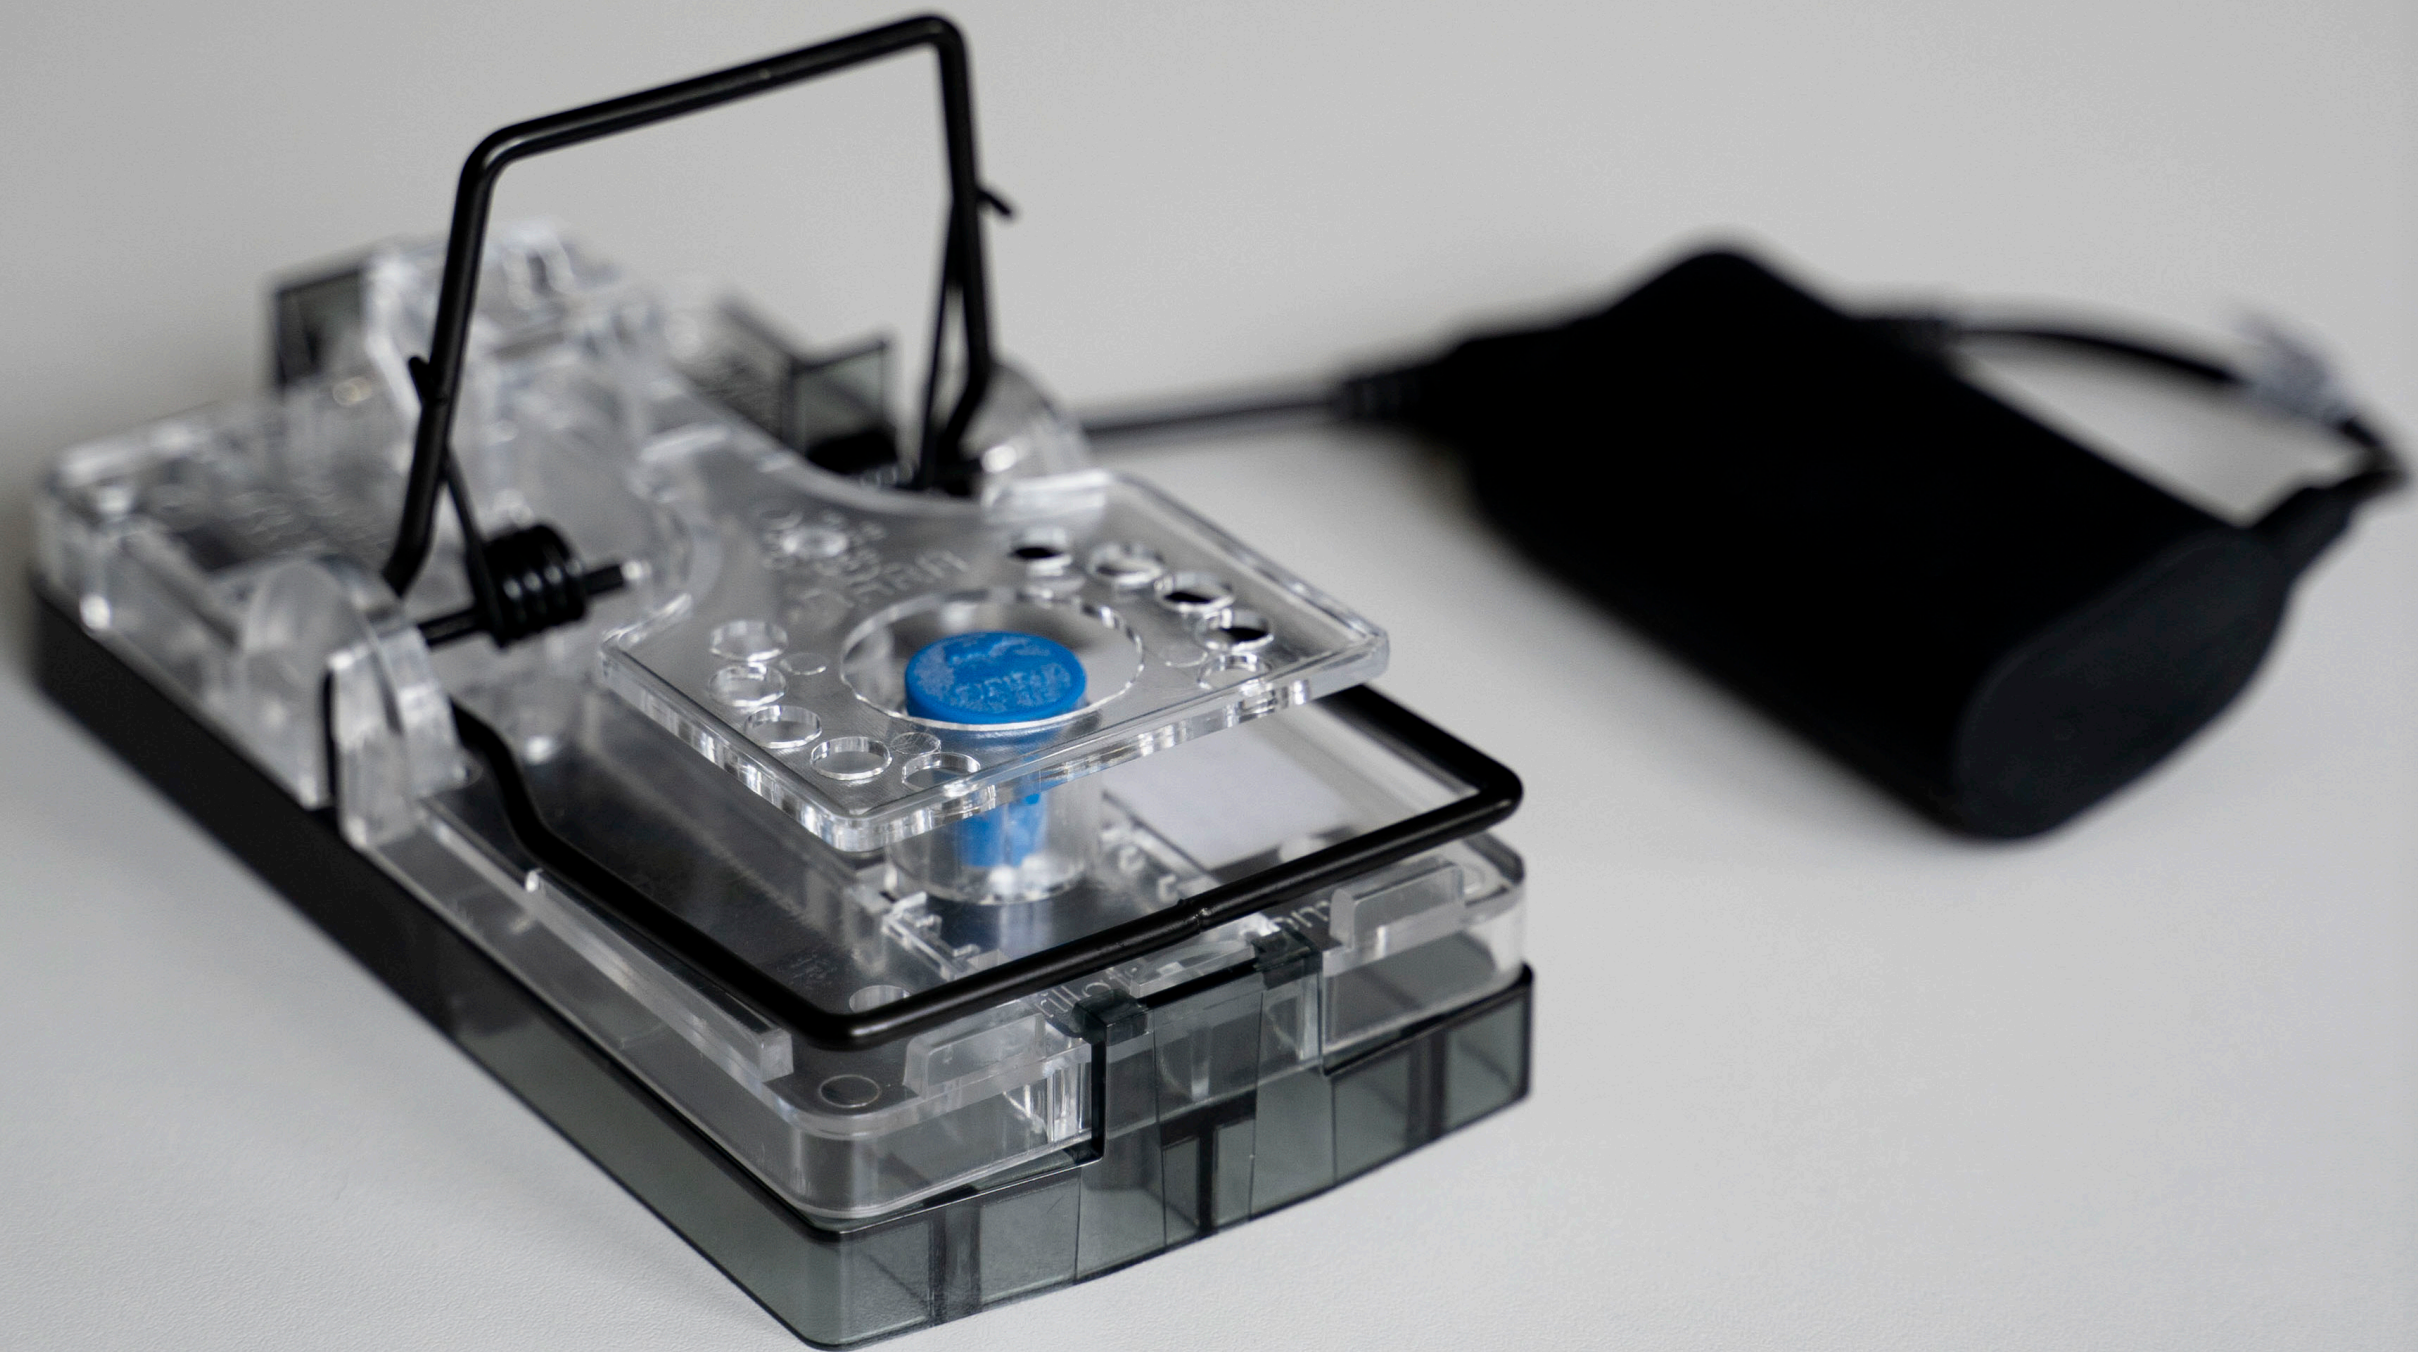

The direct transfer

Permanent monitoring

Sends instant alerts when rats are trapped

With Catch / No-Catch Indication

Easy setup

Installed in a few seconds and ready to go

No infrastructure required

No routers, repeaters or gateways are required

Worldwide connectivity

Has an integrated SIM card and transmits, via the latest radio standards NB-IoT and LTE-M (CAT-M1), signals directly to our cloud.