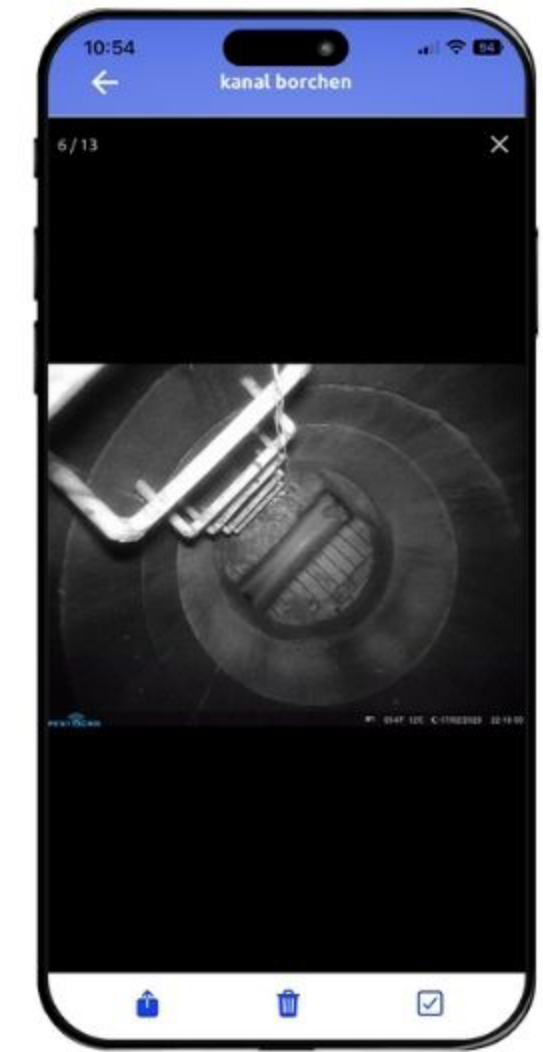

Manage pictures

Save images of exact Trap locations for proper site management and save images of catches online or via app for documentation purposes.