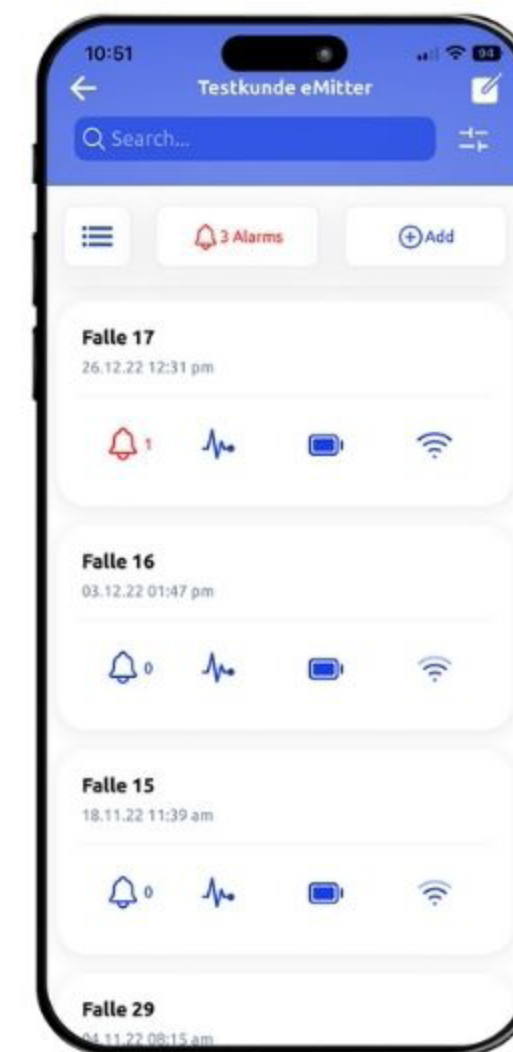

## DIRECT 2.0

Radio standard 4G (NB-IoT & CAT-M1)

Battery life 5-6 years

Antenna is located on the circuit board,  
protected from external influences

Robust and newly revised grey plastic housing

## DIRECT

Radio standard 2G

Battery life 2-3 years

"External" antenna

Blue plastic housing

# eMitter® App

## Overview

All traps are visible in a preview image in the app with current status, but also as a clear tile view and distinguishable between: Catch, No Catch, Movement Alarm and more.