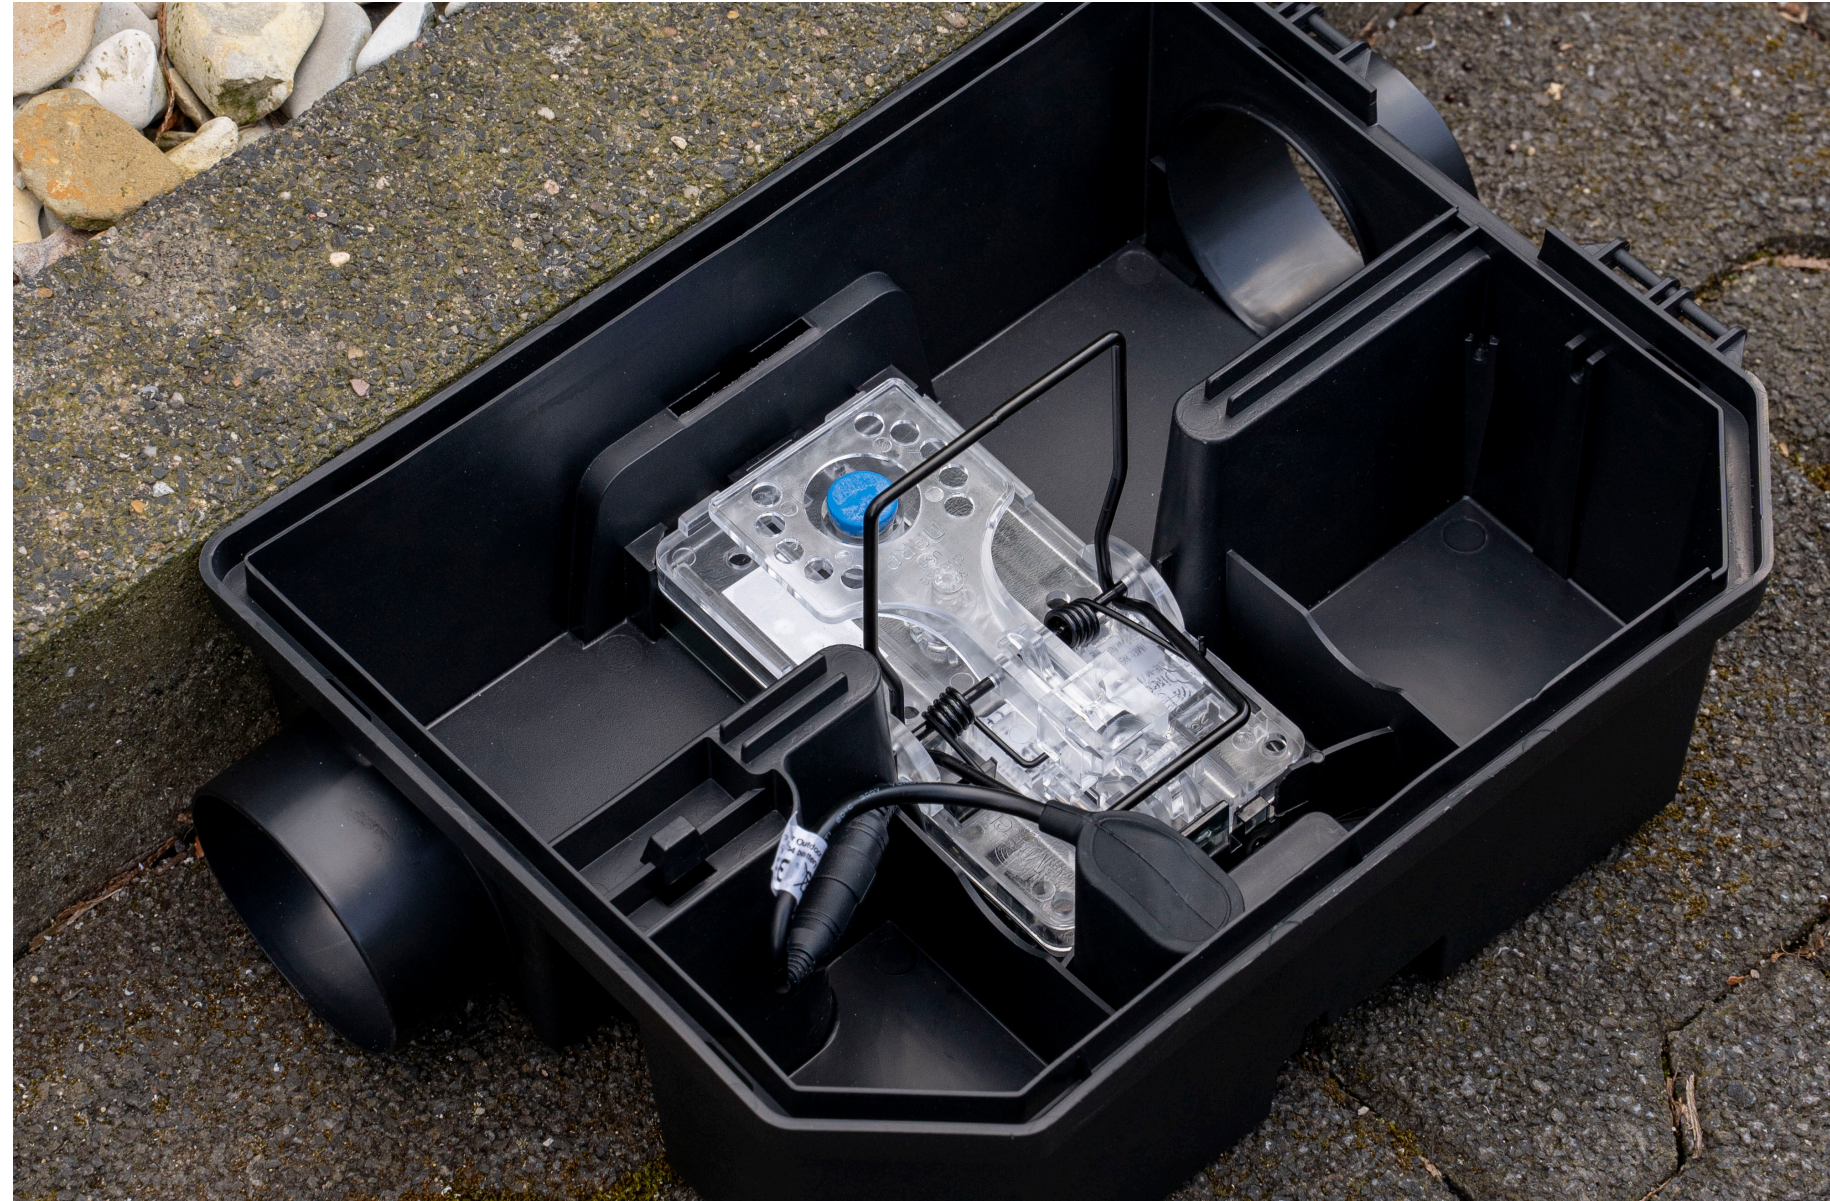

Broad compatibility

Bait boxes

Fits in 6 of 10 bait boxes against rats but can also be used without