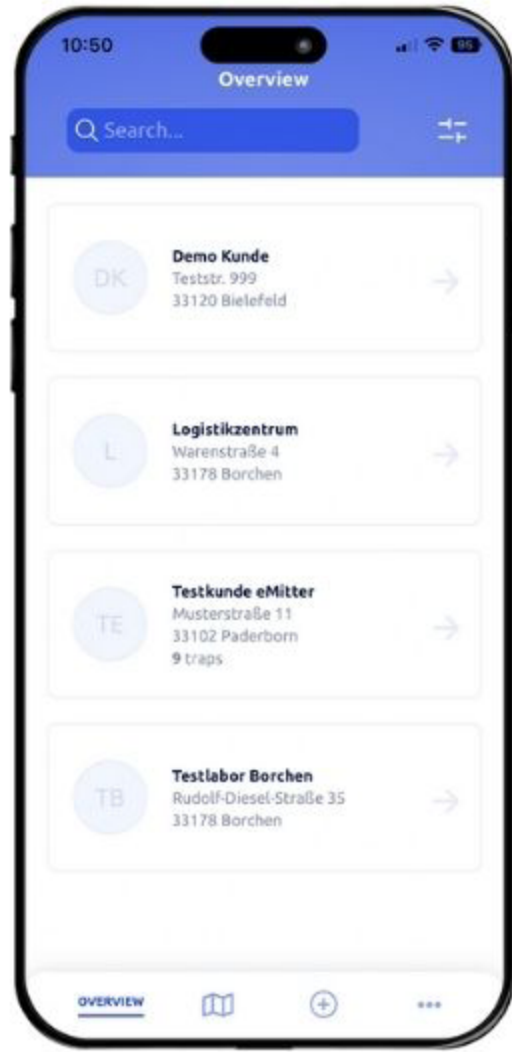

## DIRECT 2.0

Radio standard 4G (NB-IoT & CAT-M1)

Battery life 5-6 years

Antenna is located on the circuit board,  
protected from external influences

Robust and newly revised grey plastic housing

## DIRECT

Radio standard 2G

Battery life 2-3 years

"External" antenna

Blue plastic housing

# eMitter® App

## Overview

All traps are visible in a preview image in the app with current status, but also as a clear tile view and distinguishable between: Catch, No Catch, Movement Alarm and more.