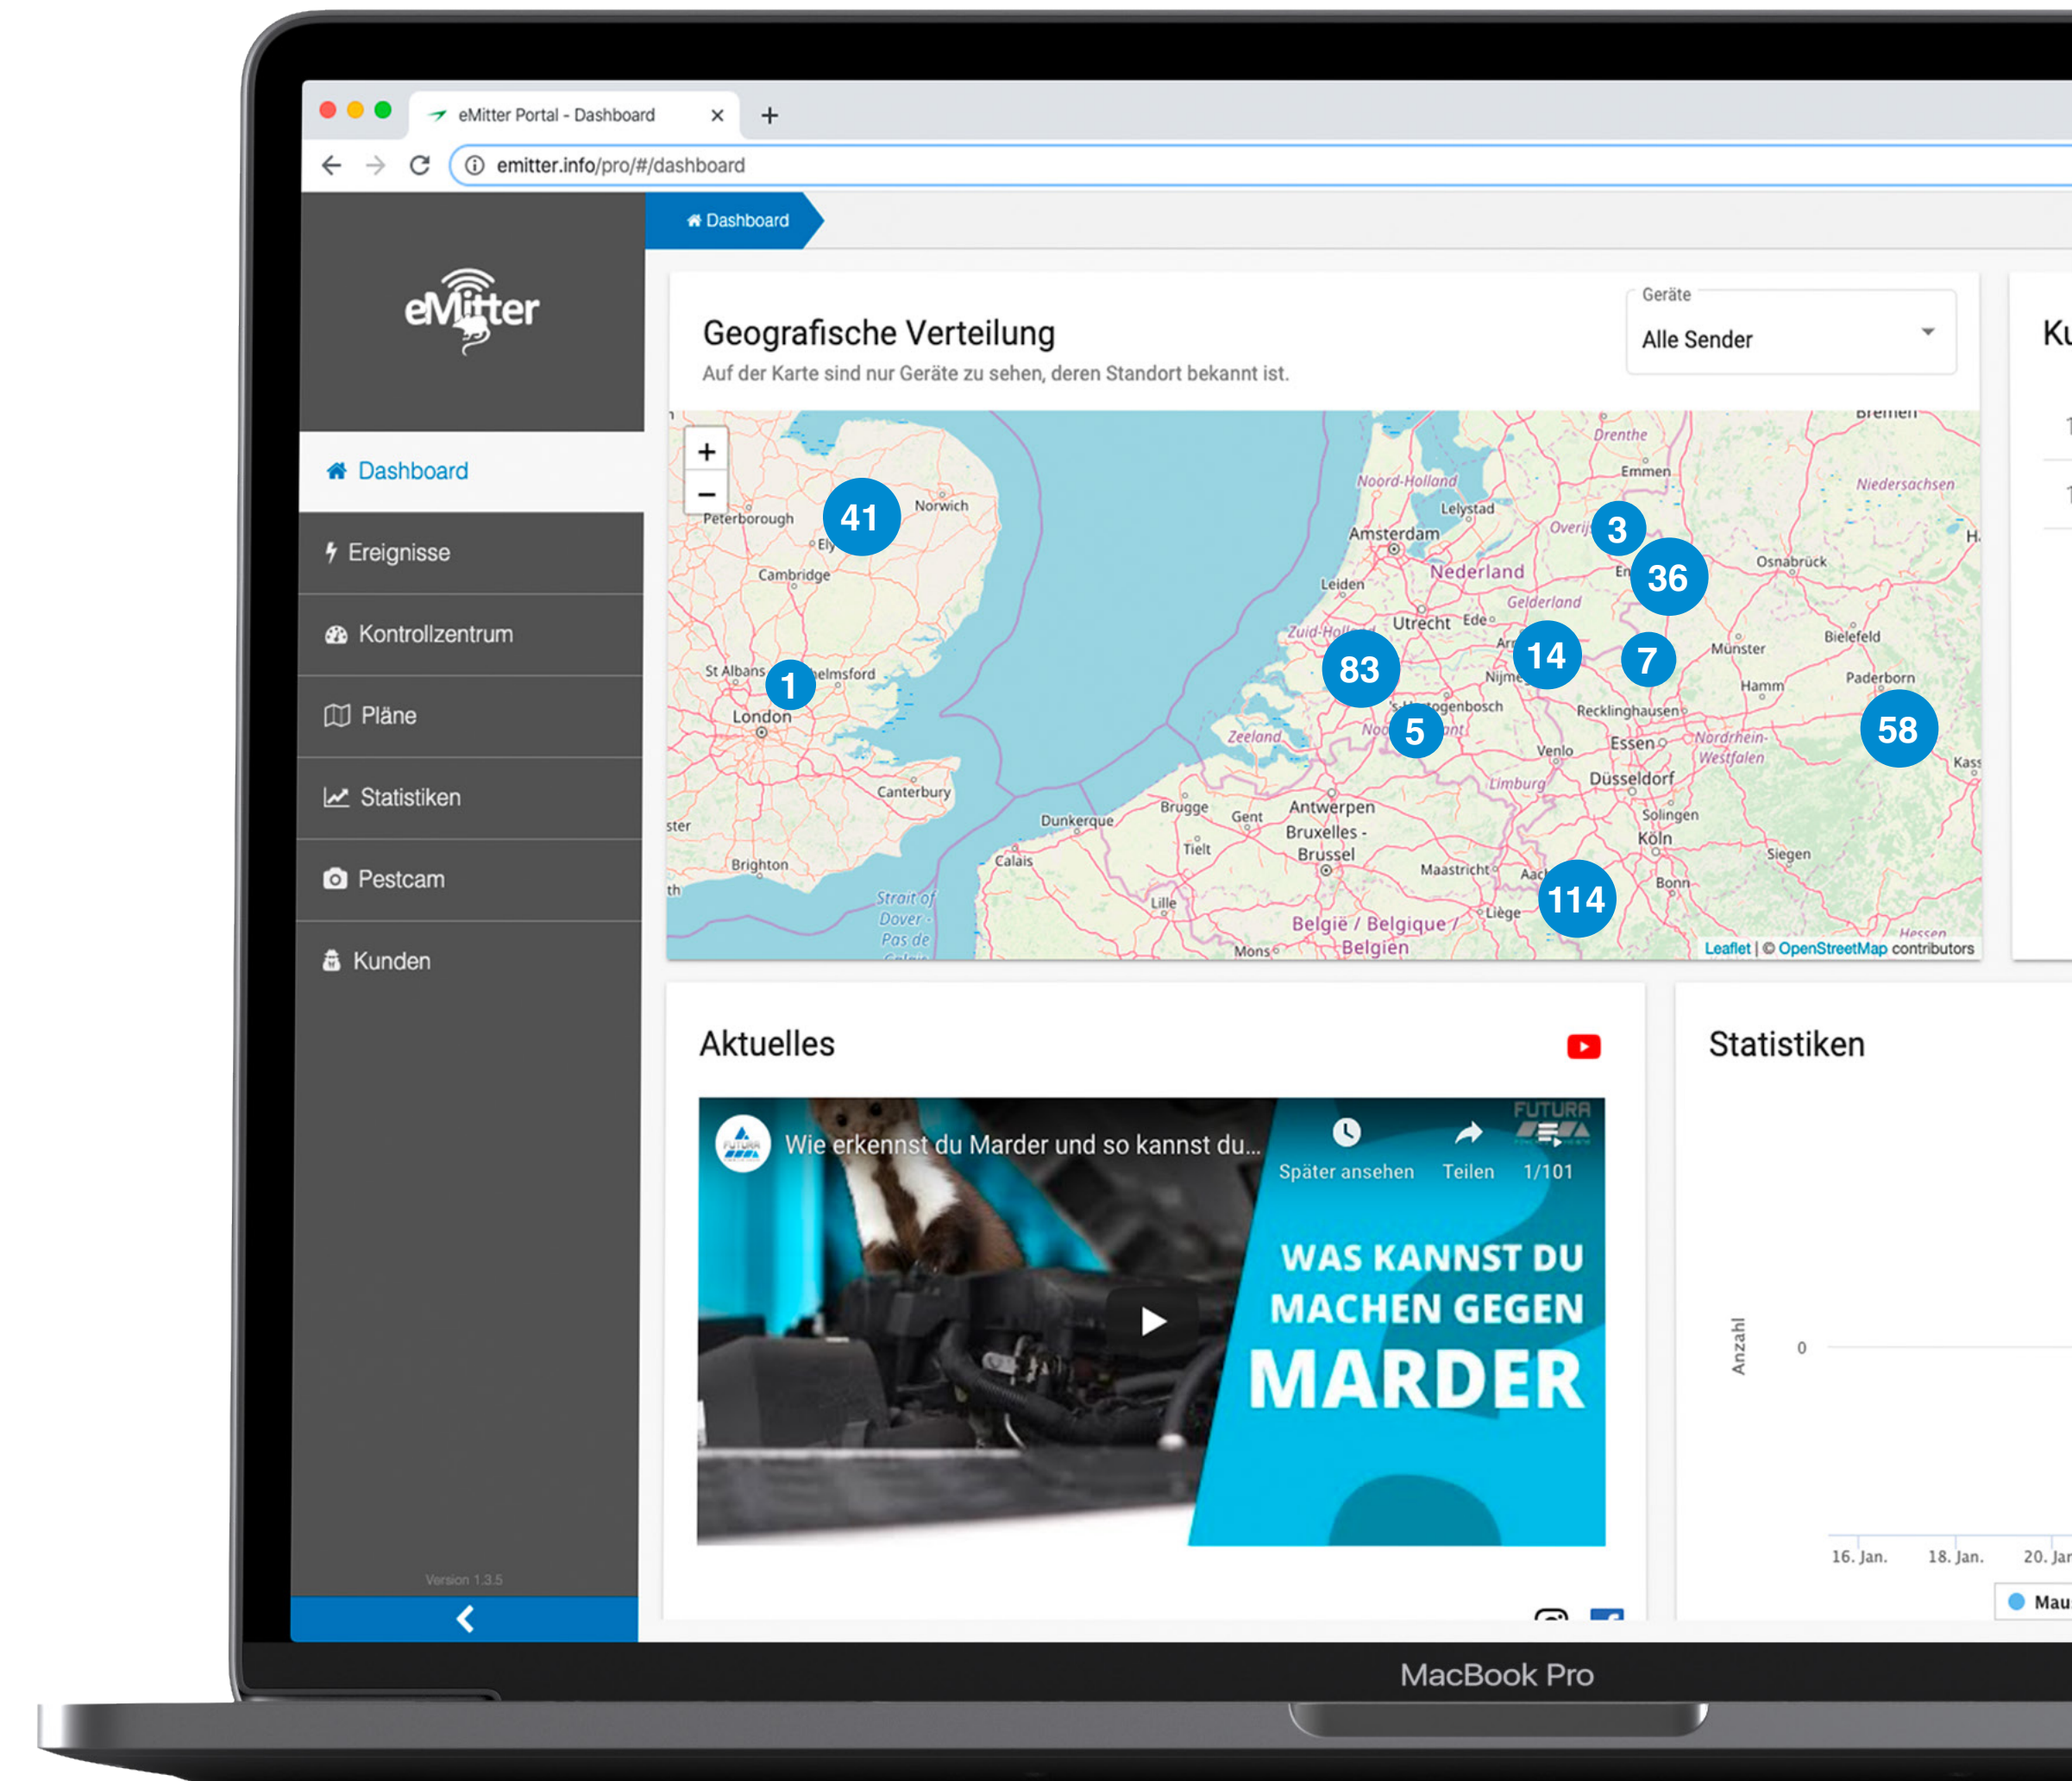

The power of knowing

Traps automatically share their locations

So you can keep track of where they are, even on the largest production sites

Daily alive signals contain:

- heart-beat signal 24/7
- signal power control
- status update of traps

Find online

- statistics
- easy management of thousands of traps
- user management (client, PCO, manager etc.)
- FAQs