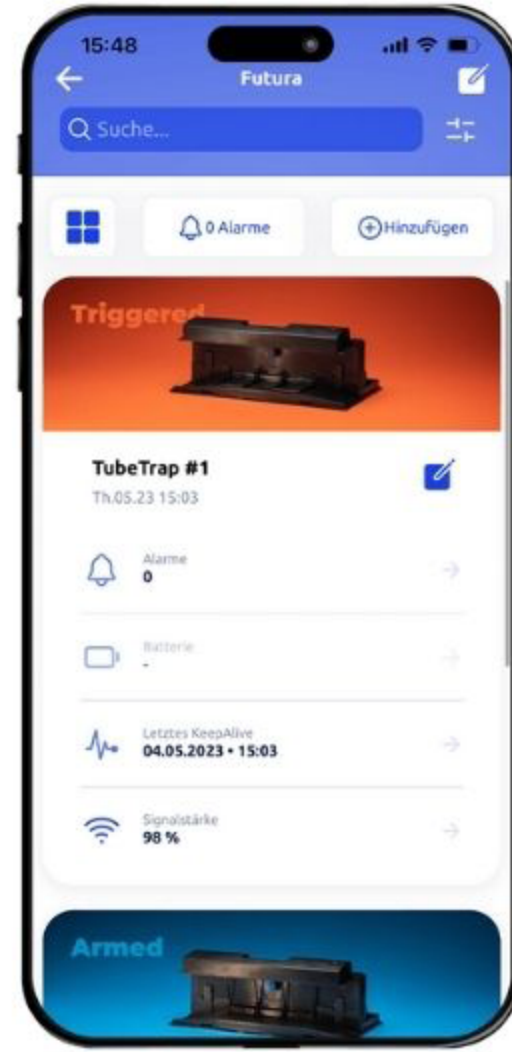

## DIRECT 2.0

Radio standard 4G (NB-IoT & CAT-M1)

Battery life 5-6 years

Antenna is located on the circuit board,  
protected from external influences

Robust and newly revised grey plastic housing

## DIRECT

Radio standard 2G

Battery life 2-3 years

"External" antenna

Blue plastic housing

# eMitter® App

## Overview

All traps are visible in a preview image in the app with current status, but also as a clear tile view and distinguishable between: Catch, No Catch, Movement Alarm and more.