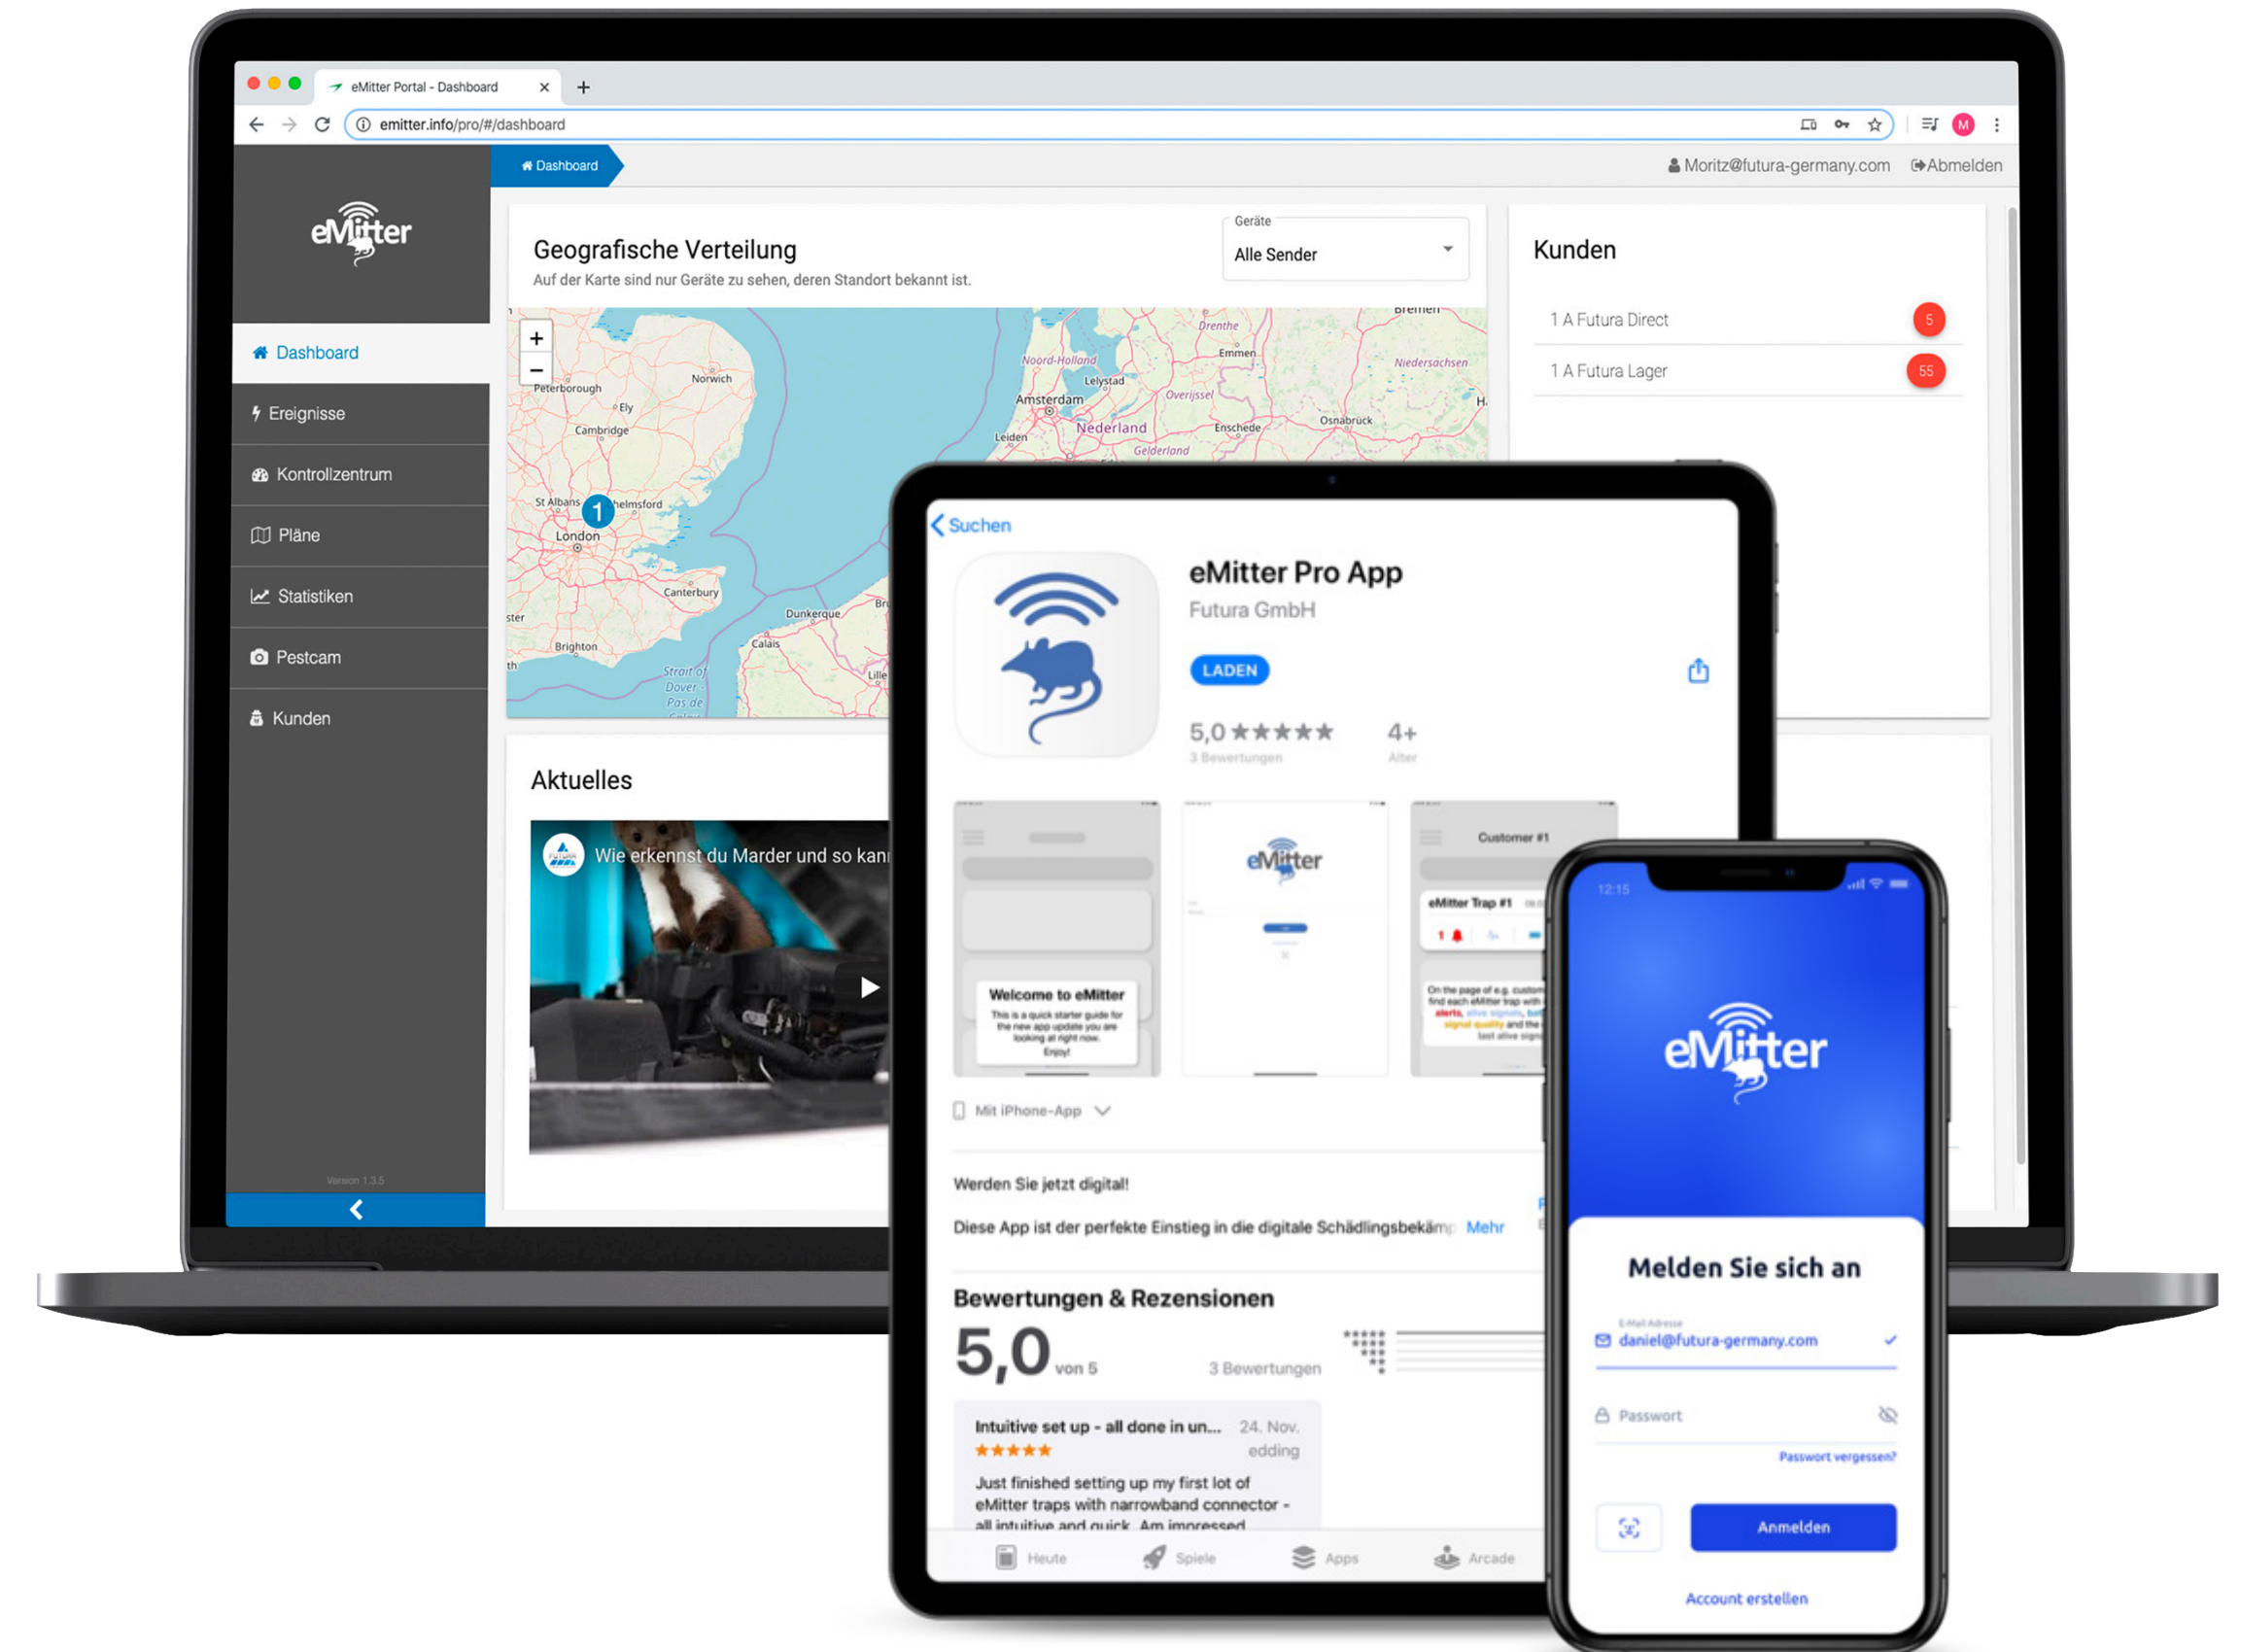

Control

Check anytime and anywhere if anything has changed in your traps.

Photos

Get pictures taken by the PestCam directly to your smartphone.

eMitter[®] online portal

Administration, evaluation, statistics

The eMitter[®] online portal offers everything that high-profile demanding companies expect.

It is characterized above all by its simple operation. Here customers are managed, it's characterized by its simple use, infestation reports are retrieved, statistics are viewed and much more. The integration of the individual components such as traps and controllers is easily done on site via app.