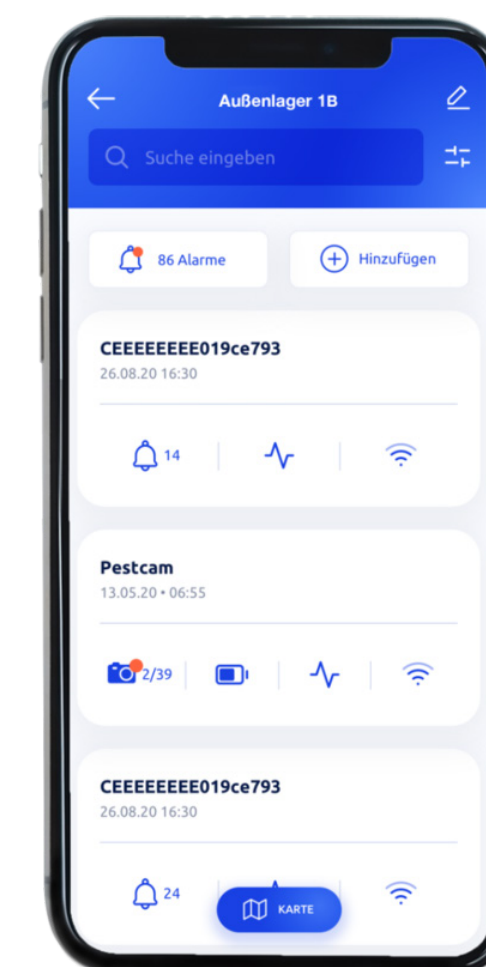

Optional components

Outdoor Long Range

- waterproof sensor, developed for outdoor use
- fits perfectly for the Gorilla Traps® rat
- long range: up to 1,500 meters to the controller
- sends a sign of life every day
- no false alarms because of reliable sensor technology

Indoor Rocker

with or without battery

- waterproof and therefore suitable for indoor and outdoor use
- with an adapter bracket suitable for double stations like the Runbox Pro and a foam adapter for easy installation in the stations
- immediate signal in case of infestation (via the eMitter® system)

eMitter[®] App

Create and manage

In the central office you can easily create, change and manage all eMitter products.

Overview

Keep an overview of all traps, transmitters, routers and controllers installed at your customers.

Control

Check anytime and anywhere if anything has changed in your traps.

Photos

Get pictures taken by the PestCam directly to your smartphone.

eMitter[®] online portal

Administration, evaluation, statistics