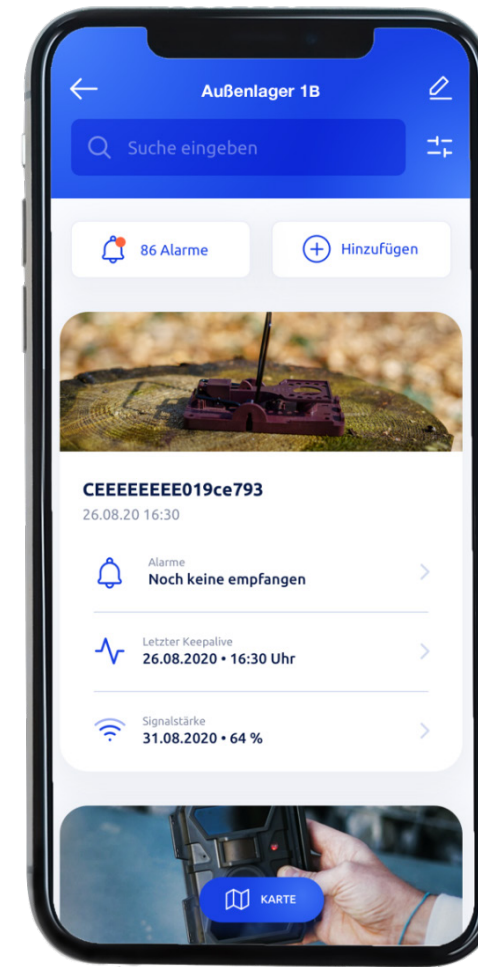

Overview

Keep an overview of all traps, transmitters, routers and controllers installed at your customers.