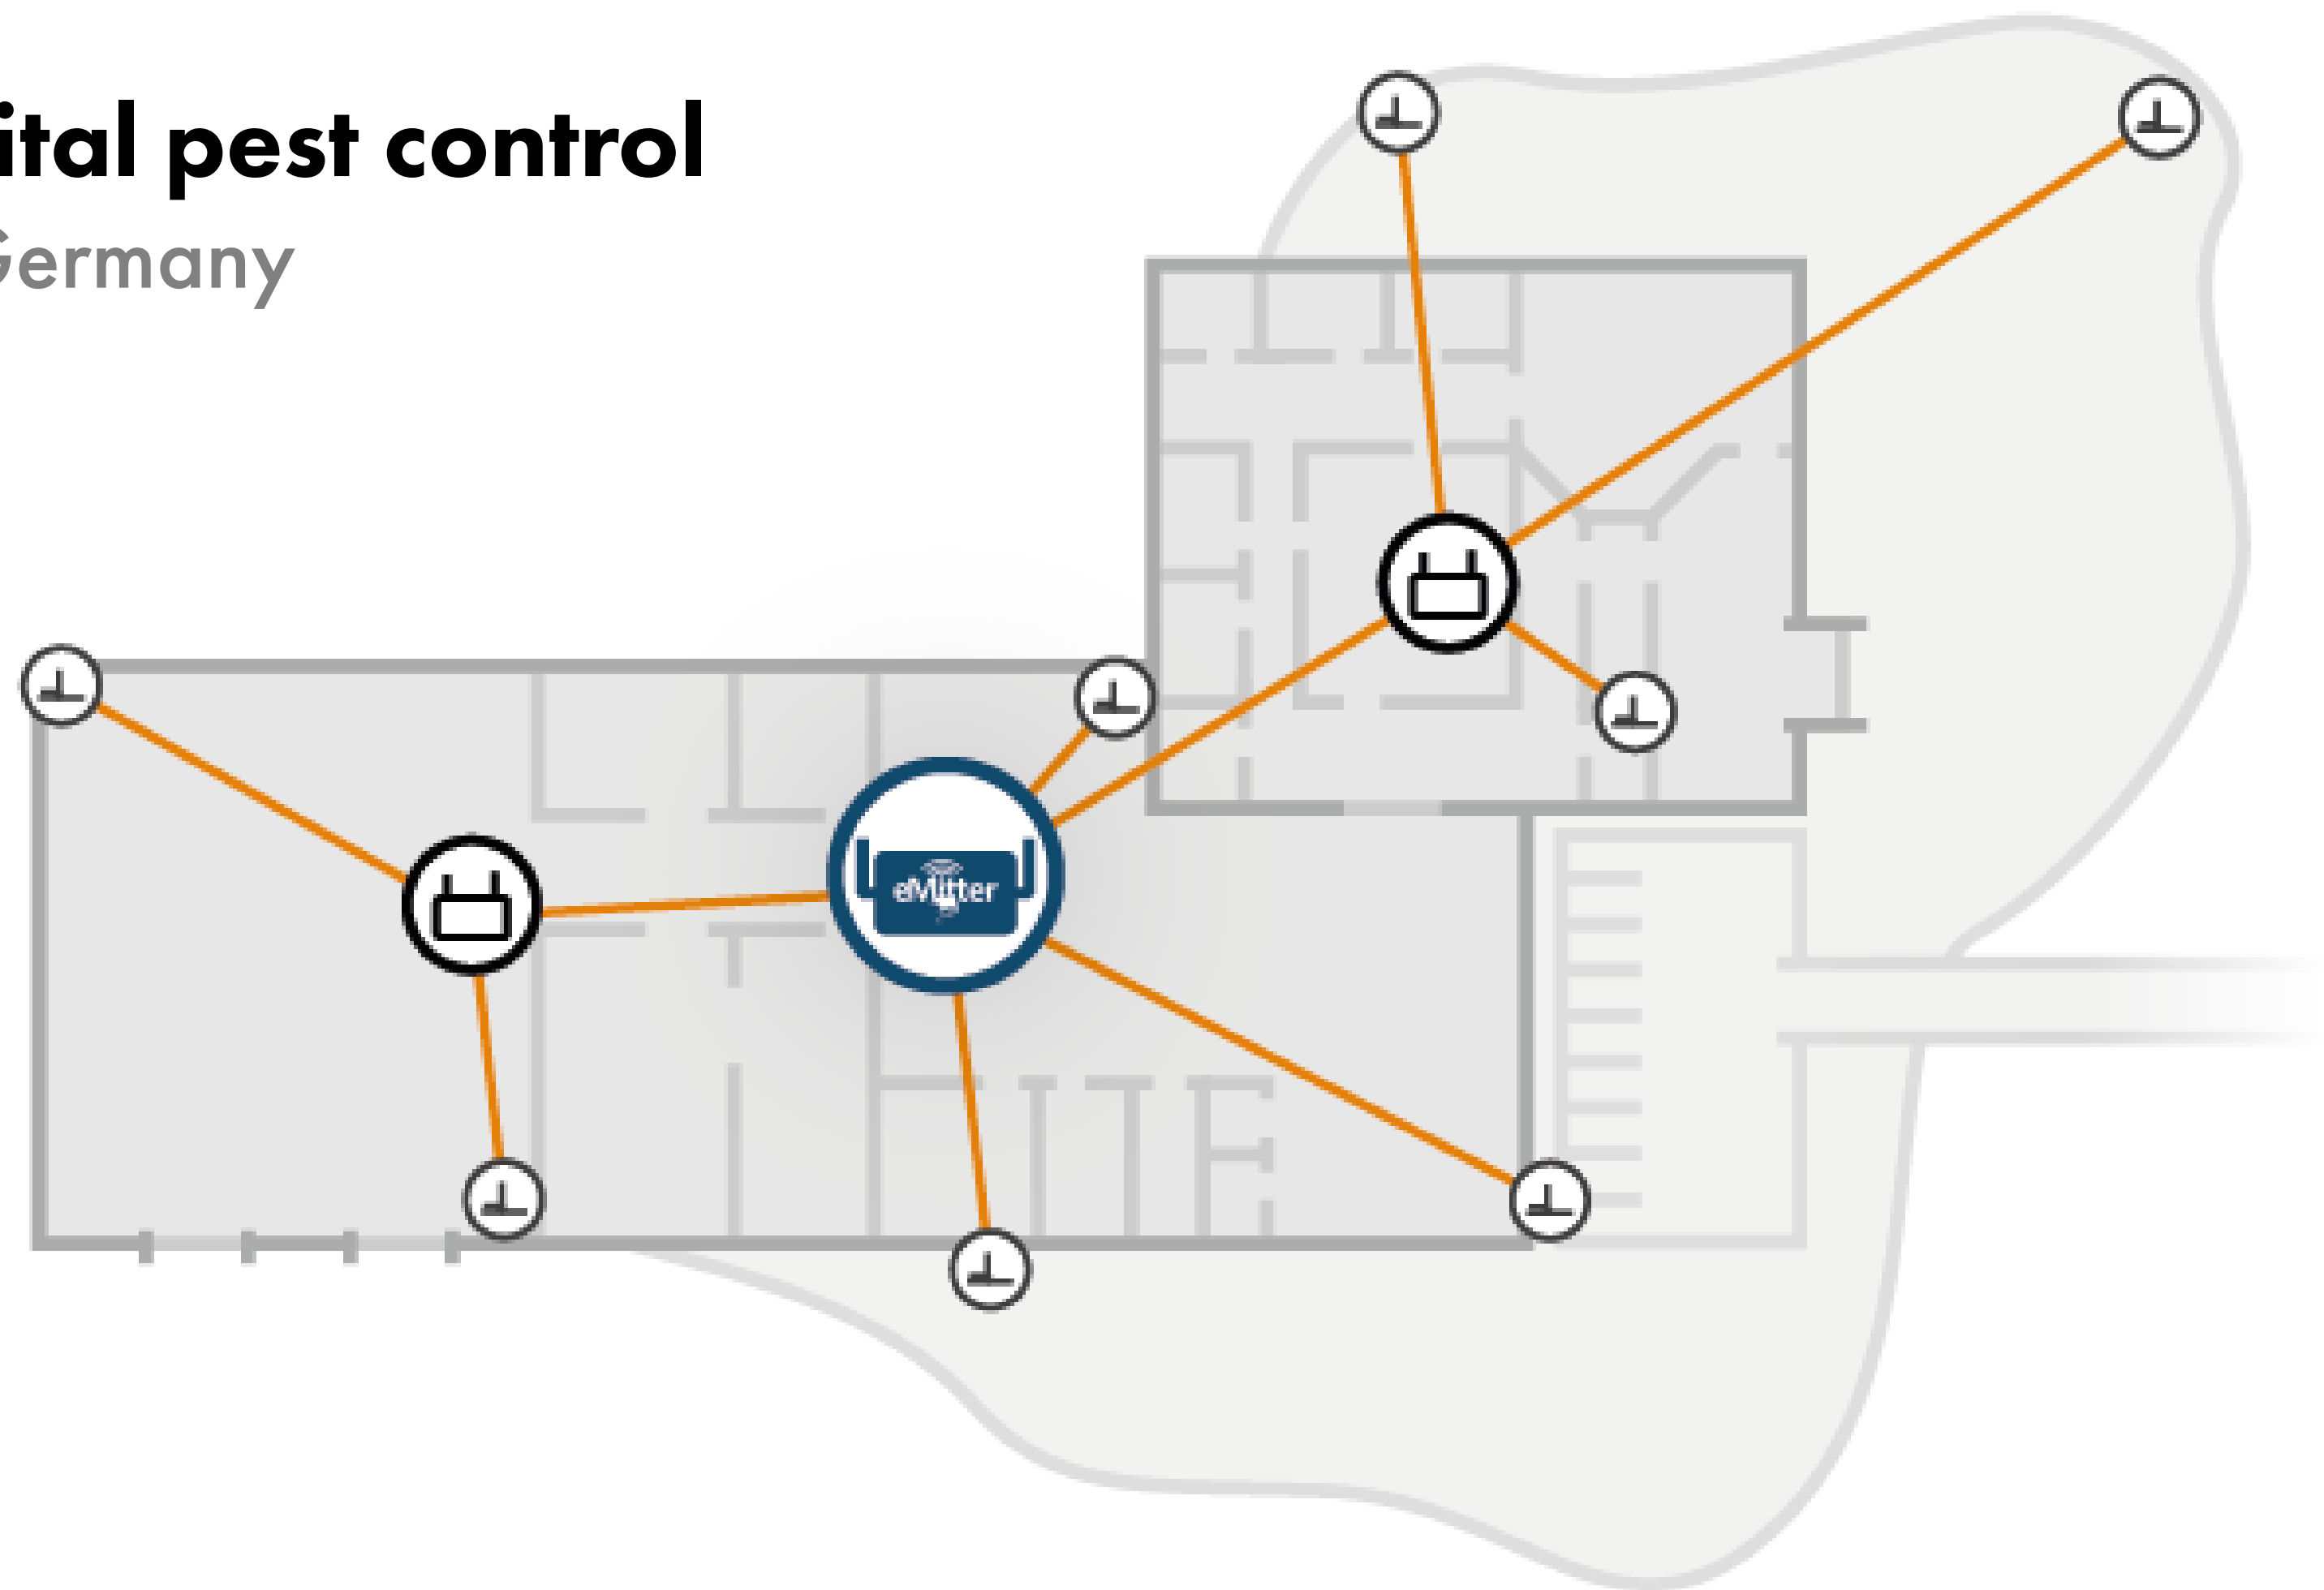

eMitter® Pro Ecosystem

The finest digital pest control

100% made in Germany