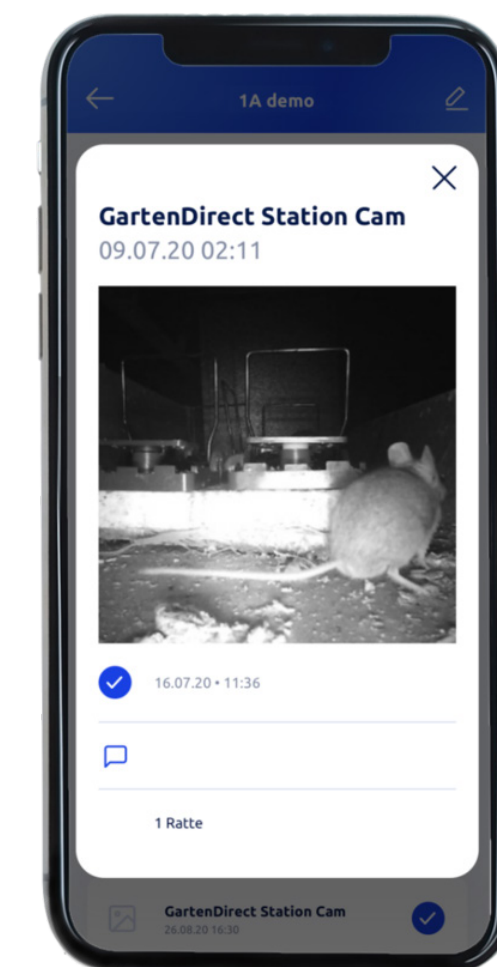

eMitter[®] App

Create and manage

In the central office you can easily create, change and manage all eMitter products.

Overview

Keep an overview of all traps, transmitters, routers and controllers installed at your customers.

Control

Check anytime and anywhere if anything has changed in your traps.

Photos

Get pictures taken by the PestCam directly to your smartphone.

eMitter[®] online portal

Administration, evaluation, statistics