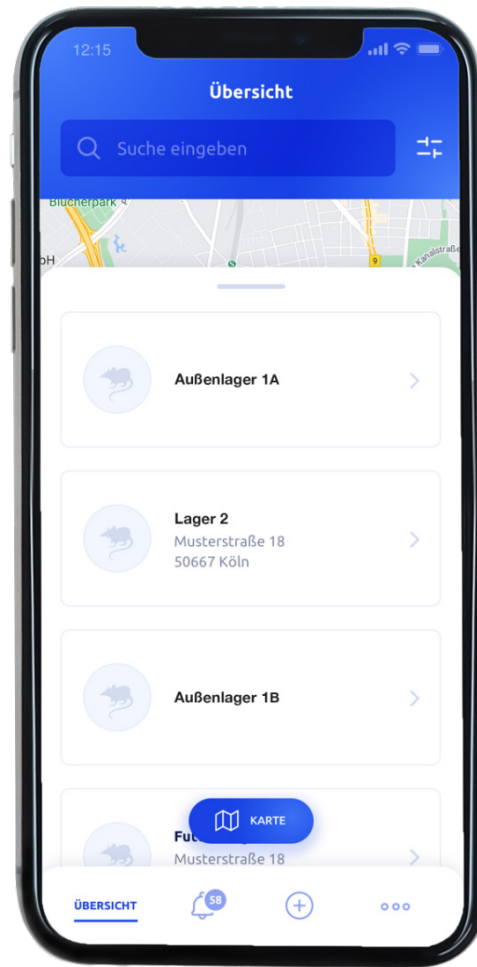

eMitter® App

Create and manage

In the central office you can easily create, change and manage all eMitter products.