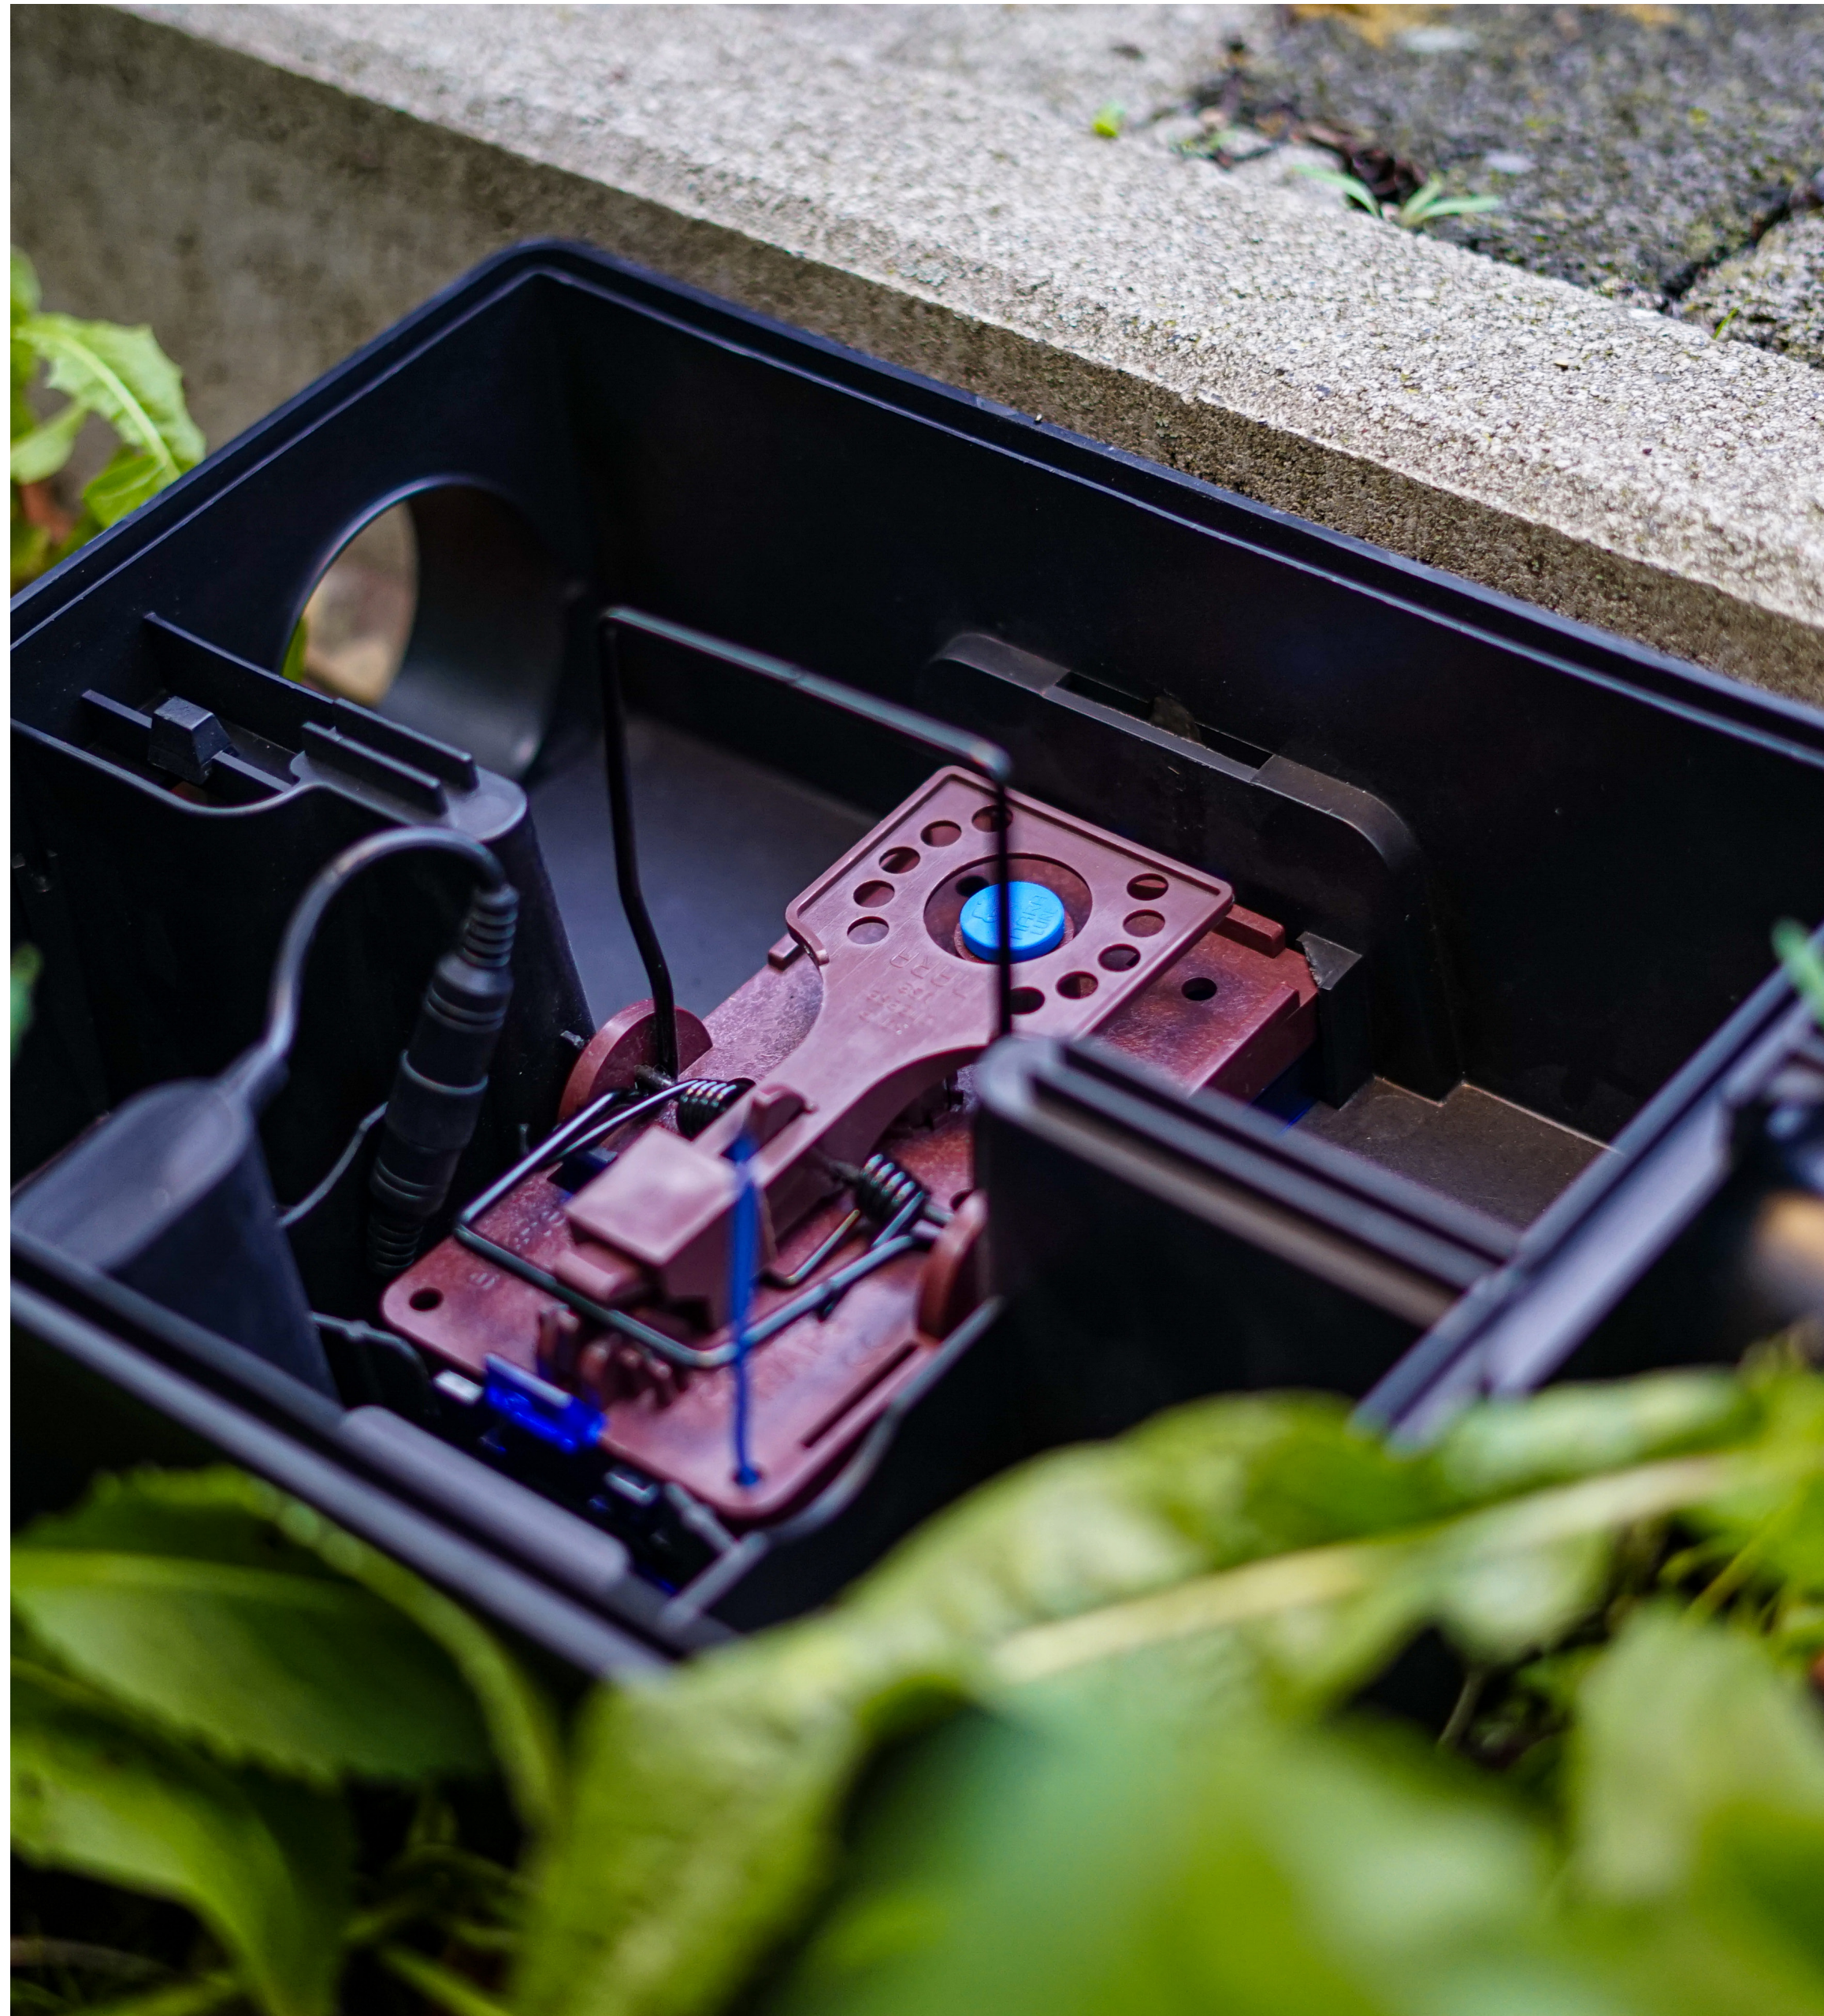

Contact

Futura GmbH

Rudolf-Diesel-Straße 35

DE-33178 Borchten

Germany

www.futura-germany.com